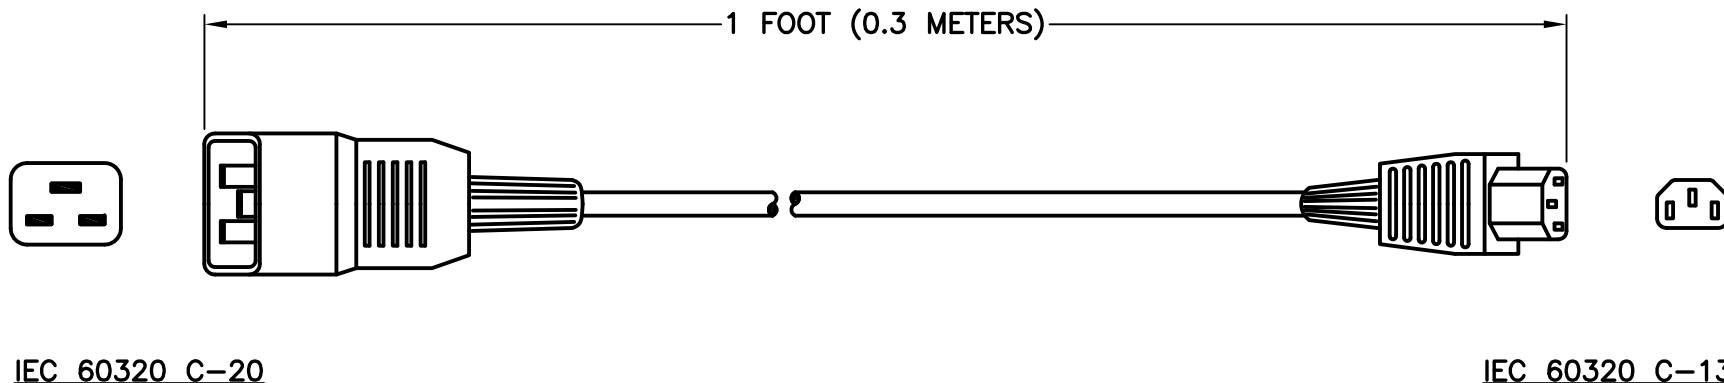

CAT. No.

31720X1FT

PLUG ADAPTER, DETACHABLE POWER CORD, 15 AMPERE 250 VOLT, IEC 60320 C-20 PLUG, IEC 60320 C-13 CONNECTOR, 14/3 AWG SJTO, 105°C, 2 POLE-3 WIRE GROUNDING, 1 FOOT (0.3 METERS) LONG. BLACK.

APPROVALS

C(UL)US

CERTIFICATIONS

REACH

ROHS

ROHS2

STANDARDS

IEC 60320 C-20

IEC 60320 C-13

RELATED POWERCORDS:

CATALOG No	POWER CORD DESCRIPTION
31720X18IN	18 INCHES
31720	24 INCHES
31720X1FT	1 FOOT
31720X2FT	2 FEET
31720X3FT	3 FEET
31720X4FT	4 FEET
31720X5FT	5 FEET
31720X6FT	6 FEET
31720X7FT	7 FEET
31720X8FT	8 FEET
31720X10FT	10 FEET
31720X15FT	15 FEET
31720X1M	1.0 METERS
31720X1.5M	1.5 METERS
31720X2M	2.0 METERS
31720X2.5M	2.5 METERS
31720X3.1M	3.1 METERS
31720X1M-LK	1.0 METERS, LOCKING
31720-LK6	6 FEET, LOCKING
31720-LK12	12 FEET, LOCKING

SPECIFICATIONS:

1. OVERALL LENGTH: 1 FOOT (0.3 METERS)
2. CONDUCTORS: 14 AWG x 3
3. JACKET: SJTO, 105°C, BLACK
4. PLUG: IEC 60320 C-20, STRAIGHT, BLACK
5. CONNECTOR: IEC 60320 C-13, STRAIGHT, BLACK
6. RATED: 15 AMPERE 250 VOLT