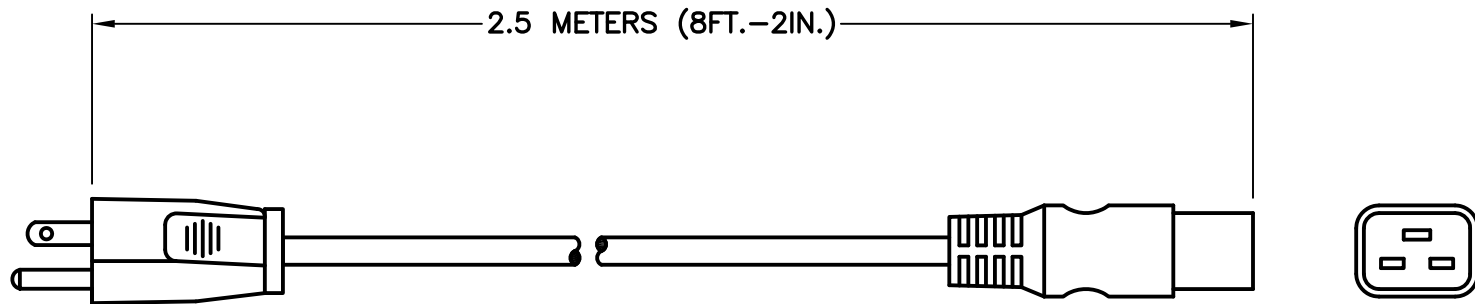

CAT. No.

80452

15 AMPERE 125 VOLT DETACHABLE CORD SET, NEMA 5-15P PLUG, IEC 60320, C-19 CONNECTOR, 12/3 AWG, SJT 60°C, 2 POLE-3 WIRE GROUNDING, 2.5 METERS (8FT.-2IN.) LONG. BLACK.

APPROVALS

CSA ☒ UL ☒

CERTIFICATIONS

ROHS ☒

STANDARDS

NEMA 5-15P ☒ IEC 60320 ☒ UL 817 ☒ UL 498 ☒

SPECIFICATIONS:

1. OVERALL LENGTH: 2.5 METERS (8FT.-2IN.)
2. CONDUCTORS: 12 AWG X 3
3. JACKET: SJT, 60°C, BLACK
4. PLUG: NEMA 5-15, STRAIGHT, BLACK
5. CONNECTOR: IEC 60320 C-19, STRAIGHT, BLACK
6. RATED: 15 AMPERE 125 VOLT

NEMA 5-15P

IEC 60320 C-19

International Configurations, Inc. P.O. Box 3374 Enfield, Connecticut 06083 TEL (860)749-6380 FAX (860)749-2985

www.InternationalConfig.com

sales@internationalconfig.com

Copyright 2017 International Configurations, Inc. All Right Reserved ©