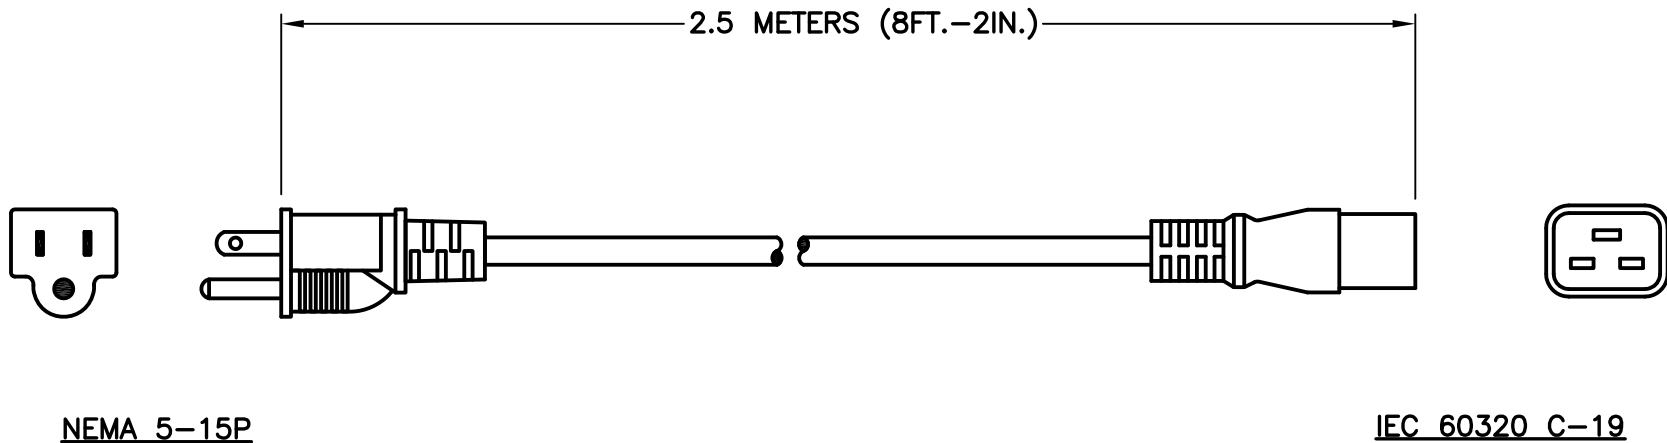

CAT. No.

80452

15 AMPERE 125 VOLT DETACHABLE CORD SET, NEMA 5-15P PLUG, IEC 60320 C-19 CONNECTOR, 12/3 AWG, SJT 60°C, 2 POLE-3 WIRE GROUNDING, 2.5 METERS (8FT.-2IN.) (98") LONG. BLACK.

APPROVALS

CSA UL

CERTIFICATIONS

ROHS

STANDARDS

NEMA 5-15P IEC 60320 UL 817 UL 498

SPECIFICATIONS:

1. OVERALL LENGTH: 2.5 METERS (8FT.-2IN.)
2. CONDUCTORS: 12 AWG X 3
3. JACKET: SJT, 60°C, BLACK
4. PLUG: NEMA 5-15, STRAIGHT, BLACK
5. CONNECTOR: IEC 60320 C-19, STRAIGHT, BLACK
6. RATED: 15 AMPERE 125 VOLT