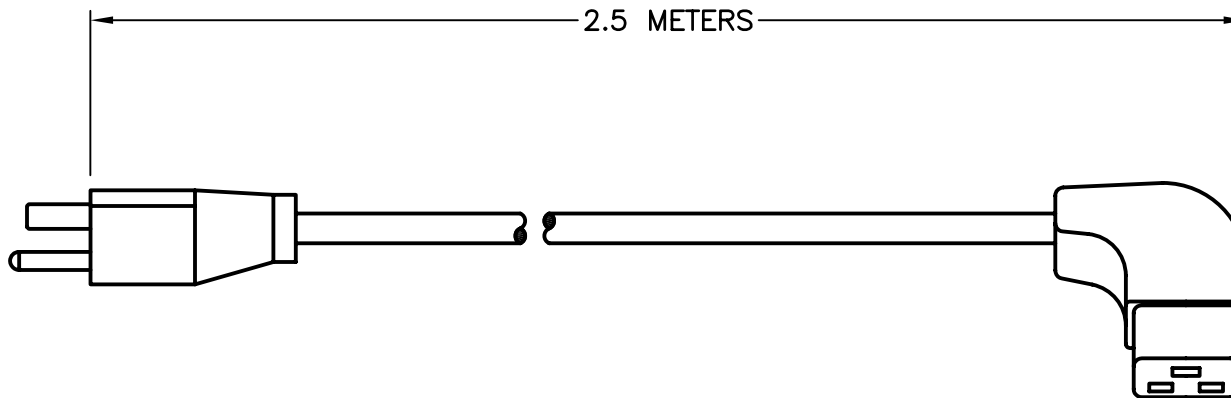

CAT. No.

80601-RA

DETACHABLE CORD SET, NEMA 6-20P PLUG & RIGHT ANGLE IEC60320 C-19 CONN, 12/3 AWG, SJT, 60°C, 20A-250V, BLACK, 2.5 METERS.

APPROVALS

CSA ☒ UL ☒

CERTIFICATIONS

ROHS ☒

STANDARDS

NEMA 6-20P ☒ IEC 60320 ☒

SPECIFICATIONS:

1. OVERALL LENGTH: 2.5 METERS
2. CONDUCTORS: 12 AWG x 3
3. JACKET: SJT, 60°C, BLACK
4. PLUG: NEMA 6-20, STRAIGHT, BLACK
5. CONNECTOR: IEC 60320 C-19, RIGHT ANGLE, BLACK
6. RATED: 20 AMPERE 250 VOLT

NEMA 6-20P

IEC 60320, C-19