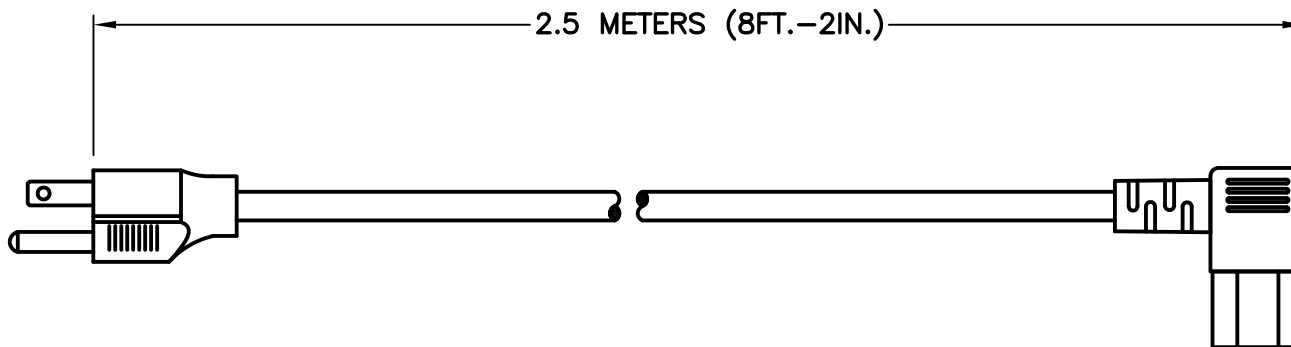

CAT. No.

81413-RA

13 AMPERE 125 VOLT DETACHABLE POWER CORD SET, NEMA 5-15P PLUG, IEC 60320 C-13 RIGHT ANGLE CONNECTOR, 16/3 AWG, SJTO, 105°C, 2 POLE-3 WIRE GROUNDING, 2.5 METERS (8FT.-2IN.) LONG. BLACK.

APPROVALS

C(UL)US

CERTIFICATIONS

REACH ROHS ROHS2

STANDARDS

NEMA 5-15P IEC 60320 C-13 UL 817 UL 497 ANSI C73.11

SPECIFICATIONS:

1. OVERALL LENGTH: 2.5 METERS (8FT.-2IN.)
2. CONDUCTORS: 16 AWG X 3
3. JACKET: SJTO, 105°C, BLACK
4. PLUG: NEMA 5-15, STRAIGHT, BLACK
5. CONNECTOR: IEC 60320 C-13, RIGHT ANGLE, BLACK
6. RATED: 13 AMPERE 125 VOLT

NEMA 5-15P

IEC 60320 C-13

RIGHT ANGLE
IEC 60320 C-13