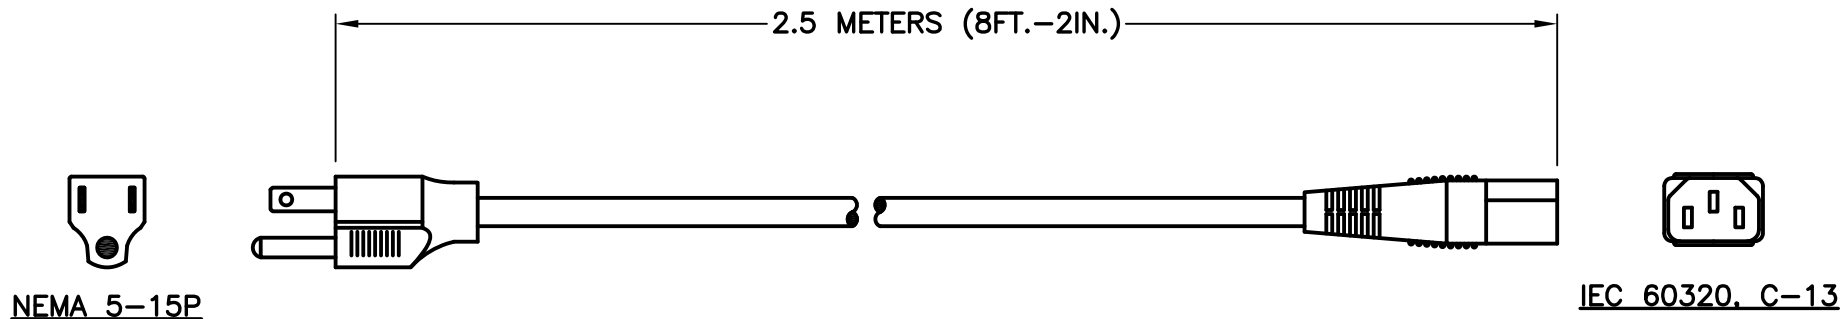

CAT. No.

81413

NEMA 5-15P 13 AMPERE-125 VOLT DETACHABLE POWER CORD, IEC-60320 C-13 CONNECTOR, 16/3 AWG CONDUCTORS, SJTO, 105°C CORDAGE, 2 POLE-3 WIRE GROUNDING, 2.5 METERS (8FT.-2IN.) LONG. BLACK.

APPROVALS

C-UL-US (UL/CSA)

CERTIFICATIONS

REACH ROHS

STANDARDS

NEMA 5-15P IEC 60320 C-13

SPECIFICATIONS:

- 1. OVERALL LENGTH: 2.5 METERS (8FT.-2IN.)
- 2. CONDUCTORS: 16 AWG x 3 (BLACK, WHITE, GREEN)
- 3. JACKET: SJTO, 105°C, BLACK
- 4. PLUG: NEMA 5-15, STRAIGHT, BLACK
- 5. CONNECTOR: IEC 60320 C-13, STRAIGHT, BLACK
- 6. RATED: 13 AMPERE 125 VOLT
- 7. CABLE DIAMETER (APPROX.): 8.0 mm
- 8. GENERAL MATERIAL: PVC

RELATED POWER CORDS

<u>CATALOG No</u>	<u>LENGTH</u>
81413-RA	2.5 METERS
81413-LA	2.5 METERS

NEMA 5-15P

IEC 60320, C-13