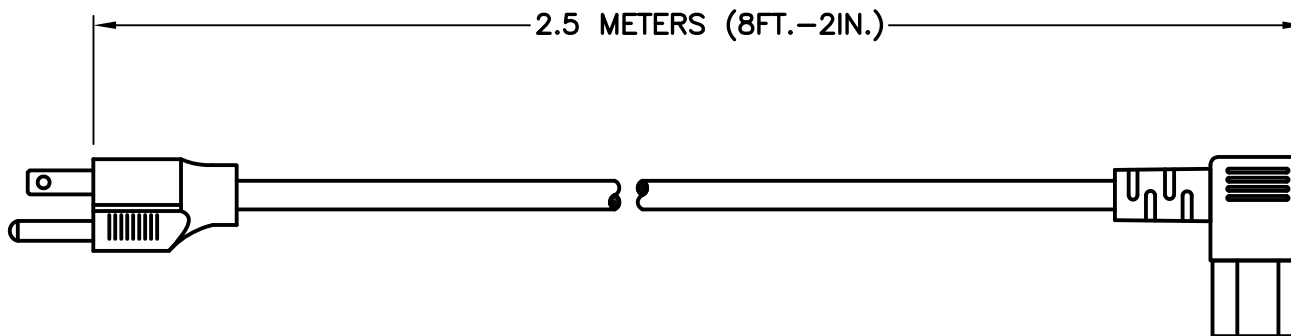

CAT. No.

81415-RA

15 AMPERE 125 VOLT DETACHABLE POWER CORD SET, NEMA 5-15P PLUG, RIGHT ANGLE IEC 60320 C-13 CONNECTOR, 14/3 AWG, SJTO, 105°C, 2 POLE-3 WIRE GROUNDING, 2.5 METERS (8FT.-2IN.) LONG. BLACK.

APPROVALS

C(UL)US ☒

CERTIFICATIONS

REACH ☒

ROHS ☒

ROHS2 ☒

STANDARDS

NEMA 5-15P ☒

IEC 60320 C-13 ☒

UL 817 ☒

UL 498 ☒

ANSI C73.11 ☒

SPECIFICATIONS:

1. OVERALL LENGTH: 2.5 METERS (8FT.-2IN.)
2. CONDUCTORS: 14 AWG X 3
3. JACKET: SJTO, 105°C, BLACK
4. PLUG: NEMA 5-15, STRAIGHT, BLACK
5. CONNECTOR: IEC 60320 C-13, RIGHT ANGLE, BLACK
6. RATED: 15 AMPERE 125 VOLT

NEMA 5-15P

IEC 60320 C-13