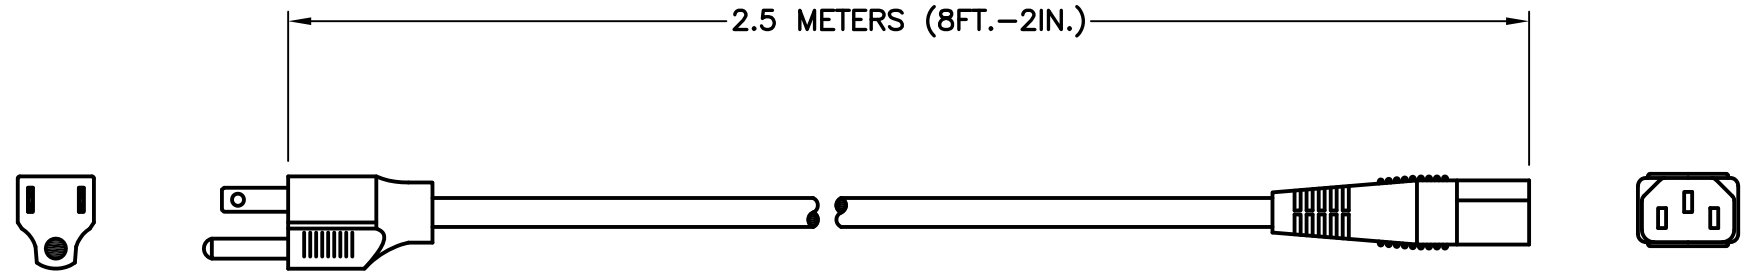

CAT. No. 81415	NEMA 5-15P 15 AMPERE-125 VOLT DETACHABLE POWER CORD, IEC-60320 C-13 CONNECTOR, 14/3 AWG CONDUCTORS, SJTO, 105°C CORDAGE, 2 POLE-3 WIRE GROUNDING, 2.5 METERS (8FT.-2IN.) LONG. BLACK.
--------------------------	---

RELATED POWER CORDS

SPECIFICATIONS:

- | | |
|------------------------------|----------------------------------|
| 1. OVERALL LENGTH: | 2.5 METERS (8FT.-2IN.) |
| 2. CONDUCTORS: | 14 AWG x 3 (BLACK, WHITE, GREEN) |
| 3. JACKET: | SJTO, 105°C, BLACK |
| 4. PLUG: | NEMA 5-15, STRAIGHT, BLACK |
| 5. CONNECTOR: | IEC 60320 C-13, STRAIGHT, BLACK |
| 6. RATED: | 15 AMPERE 125 VOLT |
| 7. CABLE DIAMETER (APPROX.): | 9.0 mm |
| 8. GENERAL MATERIAL: | PVC |
| 9. STRANDING (APPROX.): | 41/0.254 mm |

<u>CATALOG No</u>	<u>LENGTH</u>
81415	2.5 METERS
81415-RA	2.5 METERS
81415-LA	2.5 METERS
81415X1FT	1 FOOT
81415X18IN	18 INCHES
81415X2FT	2 FEET
81415X3FT	3 FEET
81415X4FT	4 FEET
81415X5FT	5 FEET
81415X6FT	6 FEET
81415X8FT	8 FEET
81415X10FT	10 FEET
81415X12FT	12 FEET
81415X15FT	15 FEET
81415X20FT	20 FEET