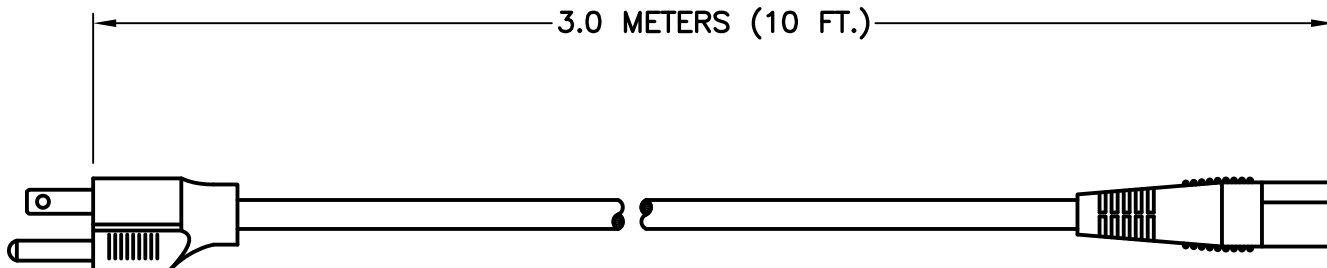

CAT. No.

81415X10FT

NEMA 5-15P 15 AMPERE-125 VOLT DETACHABLE POWER CORD, IEC-60320 C-13 CONNECTOR, 14/3 AWG CONDUCTORS, SJTO, 105°C CORDAGE, 2 POLE-3 WIRE GROUNDING, 3.0 METERS (10 FT.) LONG. BLACK.

APPROVALS

C-UL-US (UL/CSA) ☒

CERTIFICATIONS

REACH ☒ ROHS ☒

STANDARDS

NEMA 5-15P ☒ IEC 60320 C-13 ☒

RELATED POWER CORDS

SPECIFICATIONS:

1. OVERALL LENGTH:	3.0 METERS (10 FT.)
2. CONDUCTORS:	14 AWG x 3 (BLACK, WHITE, GREEN)
3. JACKET:	SJTO, 105°C, BLACK
4. PLUG:	NEMA 5-15, STRAIGHT, BLACK
5. CONNECTOR:	IEC 60320 C-13, STRAIGHT, BLACK
6. RATED:	15 AMPERE 125 VOLT
7. CABLE DIAMETER (APPROX.):	9.0 mm
8. GENERAL MATERIAL:	PVC
9. STRANDING (APPROX.):	41/0.254 mm

<u>CATALOG No</u>	<u>LENGTH</u>
81415	2.5 METERS
81415-RA	2.5 METERS
81415-LA	2.5 METERS
81415X1FT	1 FOOT
81415X18IN	18 INCHES
81415X2FT	2 FEET
81415X3FT	3 FEET
81415X4FT	4 FEET
81415X5FT	5 FEET
81415X6FT	6 FEET
81415X8FT	8 FEET
81415X10FT	10 FEET
81415X12FT	12 FEET
81415X15FT	15 FEET
81415X20FT	20 FEET

NEMA 5-15P

IEC 60320, C-13