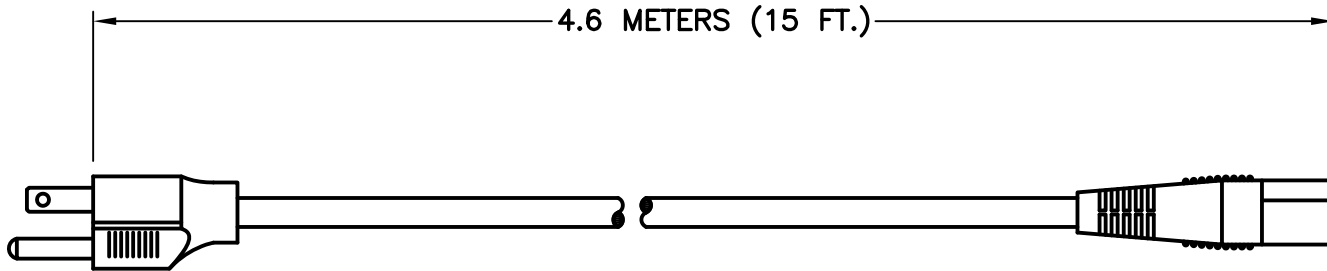

CAT. No.

81415X15FT

NEMA 5-15P 15 AMPERE-125 VOLT DETACHABLE POWER CORD, IEC-60320 C-13 CONNECTOR, 14/3 AWG CONDUCTORS, SJTO, 105°C CORDAGE, 2 POLE-3 WIRE GROUNDING, 4.6 METERS (15 FT.) LONG. BLACK.

APPROVALS

C-UL-US (UL/CSA) ☒

CERTIFICATIONS

REACH ☒ ROHS ☒

STANDARDS

NEMA 5-15P ☒ IEC 60320 C-13 ☒

RELATED POWER CORDS

SPECIFICATIONS:

1. OVERALL LENGTH: 4.6 METERS (15 FT.)
2. CONDUCTORS: 14 AWG x 3 (BLACK, WHITE, GREEN)
3. JACKET: SJTO, 105°C, BLACK
4. PLUG: NEMA 5-15, STRAIGHT, BLACK
5. CONNECTOR: IEC 60320 C-13, STRAIGHT, BLACK
6. RATED: 15 AMPERE 125 VOLT
7. CABLE DIAMETER (APPROX.): 9.0 mm
8. GENERAL MATERIAL: PVC
9. STRANDING (APPROX.): 41/0.254 mm

<u>CATALOG No</u>	<u>LENGTH</u>
81415	2.5 METERS
81415-RA	2.5 METERS
81415-LA	2.5 METERS
81415X1FT	1 FOOT
81415X18IN	18 INCHES
81415X2FT	2 FEET
81415X3FT	3 FEET
81415X4FT	4 FEET
81415X5FT	5 FEET
81415X6FT	6 FEET
81415X8FT	8 FEET
81415X10FT	10 FEET
81415X12FT	12 FEET
81415X15FT	15 FEET
81415X20FT	20 FEET

NEMA 5-15P

IEC 60320, C-13