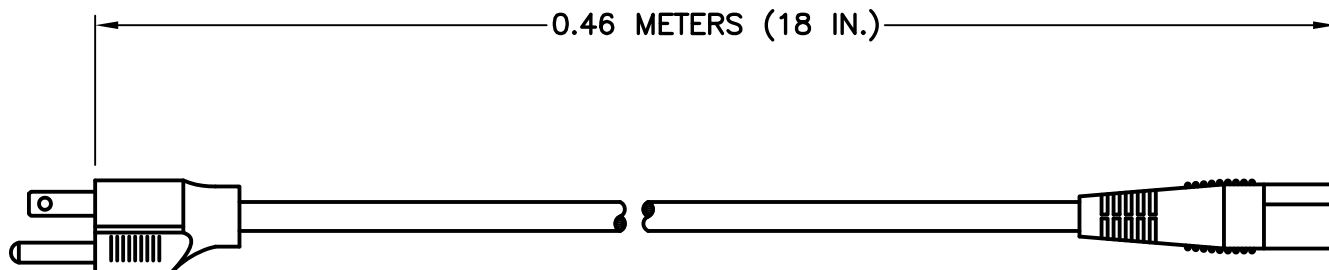

CAT. No.

81415X18IN

NEMA 5-15P 15 AMPERE-125 VOLT DETACHABLE POWER CORD, IEC-60320 C-13 CONNECTOR, 14/3 AWG CONDUCTORS, SJTO, 105°C CORDAGE, 2 POLE-3 WIRE GROUNDING, 0.46 METERS (18 IN.) LONG. BLACK.

APPROVALS

C-UL-US (UL/CSA) ☒

CERTIFICATIONS

REACH ☒ ROHS ☒

STANDARDS

NEMA 5-15P ☒ IEC 60320 C-13 ☒

RELATED POWER CORDS

SPECIFICATIONS:

1. OVERALL LENGTH:	0.46 METERS (18 IN.)
2. CONDUCTORS:	14 AWG x 3 (BLACK, WHITE, GREEN)
3. JACKET:	SJTO, 105°C, BLACK
4. PLUG:	NEMA 5-15, STRAIGHT, BLACK
5. CONNECTOR:	IEC 60320 C-13, STRAIGHT, BLACK
6. RATED:	15 AMPERE 125 VOLT
7. CABLE DIAMETER (APPROX.):	9.0 mm
8. GENERAL MATERIAL:	PVC
9. STRANDING (APPROX.):	41/0.254 mm

<u>CATALOG No</u>	<u>LENGTH</u>
81415	2.5 METERS
81415-RA	2.5 METERS
81415-LA	2.5 METERS
81415X1FT	1 FOOT
81415X18IN	18 INCHES
81415X2FT	2 FEET
81415X3FT	3 FEET
81415X4FT	4 FEET
81415X5FT	5 FEET
81415X6FT	6 FEET
81415X8FT	8 FEET
81415X10FT	10 FEET
81415X12FT	12 FEET
81415X15FT	15 FEET
81415X20FT	20 FEET

NEMA 5-15P

IEC 60320, C-13