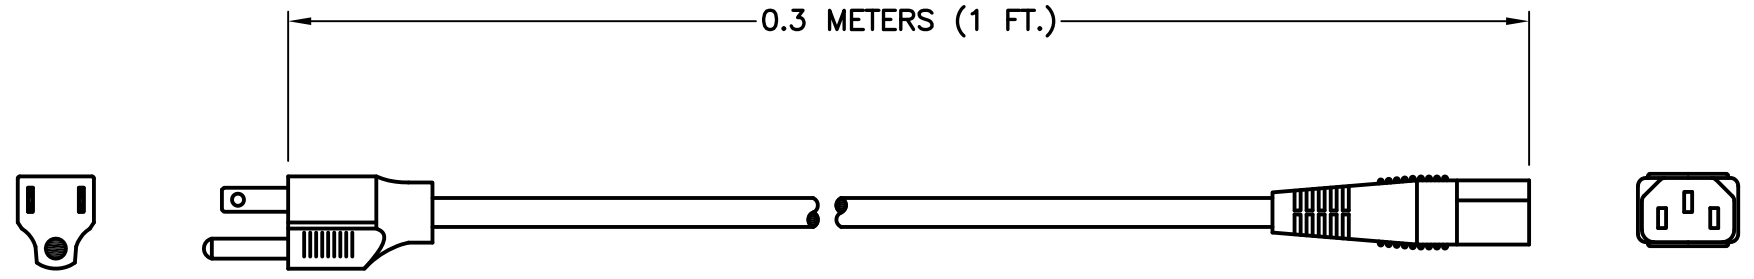

CAT. No. 81415X1FT	NEMA 5-15P 15 AMPERE-125 VOLT DETACHABLE POWER CORD, IEC-60320 C-13 CONNECTOR, 14/3 AWG CONDUCTORS, SJTO, 105°C CORDAGE, 2 POLE-3 WIRE GROUNDING, 0.3 METERS (1 FT.) LONG. BLACK.
------------------------------	---

RELATED POWER CORDS

SPECIFICATIONS:

- | | |
|------------------------------|----------------------------------|
| 1. OVERALL LENGTH: | 0.3 METERS (1 FT.) |
| 2. CONDUCTORS: | 14 AWG x 3 (BLACK, WHITE, GREEN) |
| 3. JACKET: | SJTO, 105°C, BLACK |
| 4. PLUG: | NEMA 5-15, STRAIGHT, BLACK |
| 5. CONNECTOR: | IEC 60320 C-13, STRAIGHT, BLACK |
| 6. RATED: | 15 AMPERE 125 VOLT |
| 7. CABLE DIAMETER (APPROX.): | 9.0 mm |
| 8. GENERAL MATERIAL: | PVC |
| 9. STRANDING (APPROX.): | 41/0.254 mm |

<u>CATALOG No</u>	<u>LENGTH</u>
81415	2.5 METERS
81415-RA	2.5 METERS
81415-LA	2.5 METERS
81415X1FT	1 FOOT
81415X18IN	18 INCHES
81415X2FT	2 FEET
81415X3FT	3 FEET
81415X4FT	4 FEET
81415X5FT	5 FEET
81415X6FT	6 FEET
81415X8FT	8 FEET
81415X10FT	10 FEET
81415X12FT	12 FEET
81415X15FT	15 FEET
81415X20FT	20 FEET