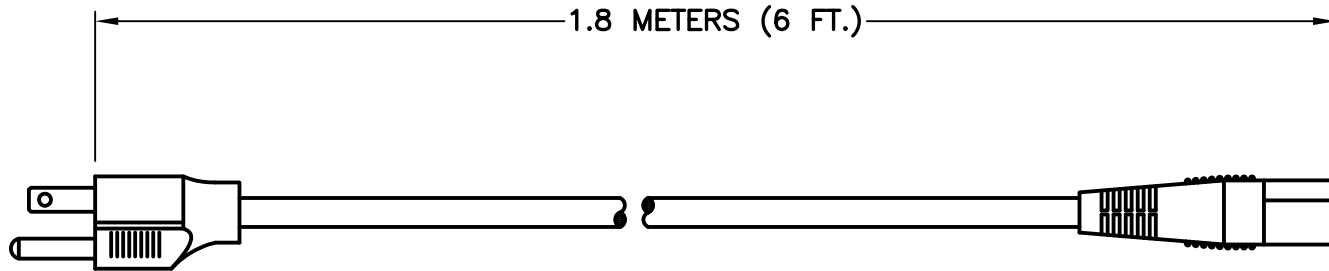

CAT. No.

81415X6FT

NEMA 5-15P 15 AMPERE-125 VOLT DETACHABLE POWER CORD, IEC-60320 C-13 CONNECTOR, 14/3 AWG CONDUCTORS, SJTO, 105°C CORDAGE, 2 POLE-3 WIRE GROUNDING, 1.8 METERS (6 FT.) LONG. BLACK.

APPROVALS

C-UL-US (UL/CSA) ☒

CERTIFICATIONS

REACH ☒ ROHS ☒

STANDARDS

NEMA 5-15P ☒ IEC 60320 C-13 ☒

RELATED POWER CORDS

SPECIFICATIONS:

1. OVERALL LENGTH: 1.8 METERS (6 FT.)
2. CONDUCTORS: 14 AWG x 3 (BLACK, WHITE, GREEN)
3. JACKET: SJTO, 105°C, BLACK
4. PLUG: NEMA 5-15, STRAIGHT, BLACK
5. CONNECTOR: IEC 60320 C-13, STRAIGHT, BLACK
6. RATED: 15 AMPERE 125 VOLT
7. CABLE DIAMETER (APPROX.): 9.0 mm
8. GENERAL MATERIAL: PVC
9. STRANDING (APPROX.): 41/0.254 mm

<u>CATALOG No</u>	<u>LENGTH</u>
81415	2.5 METERS
81415-RA	2.5 METERS
81415-LA	2.5 METERS
81415X1FT	1 FOOT
81415X18IN	18 INCHES
81415X2FT	2 FEET
81415X3FT	3 FEET
81415X4FT	4 FEET
81415X5FT	5 FEET
81415X6FT	6 FEET
81415X8FT	8 FEET
81415X10FT	10 FEET
81415X12FT	12 FEET
81415X15FT	15 FEET
81415X20FT	20 FEET

NEMA 5-15P

IEC 60320, C-13