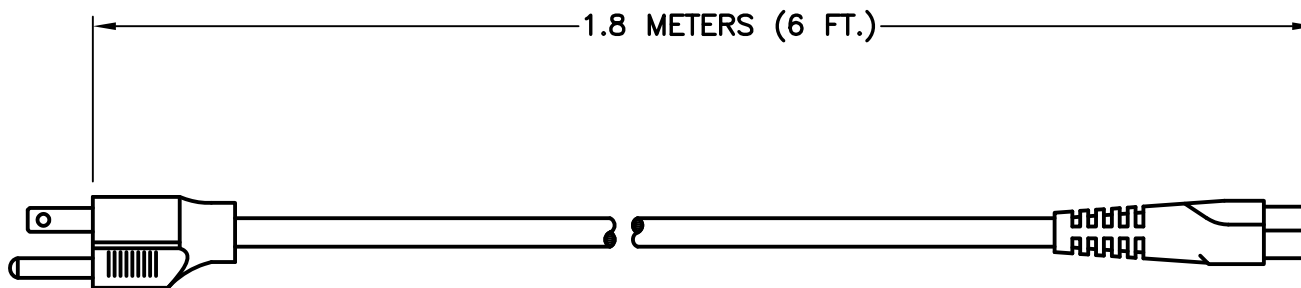

CAT. No.

82950

NEMA 5-15P 10 AMPERE-125 VOLT DETACHABLE POWER CORD, IEC 60320 C-5 CONNECTOR, 18/3 AWG CONDUCTORS, SVT, 60°C CORDAGE, 2 POLE-3 WIRE GROUNDING, 1.8 METERS (6 FT.) LONG. BLACK.

APPROVALS

CSA  UL

CERTIFICATIONS

REACH  ROHS

STANDARDS

NEMA 5-15P  IEC 60320 C-5

SPECIFICATIONS:

1. OVERALL LENGTH: 1.8 METERS (6 FT.)
2. CONDUCTORS: 18 AWG X 3 (BLACK, WHITE, GREEN)
3. JACKET: SVT, 60°C, BLACK
4. PLUG: NEMA 5-15, STRAIGHT, BLACK
5. CONNECTOR: IEC 60320 C-5, STRAIGHT, BLACK
6. RATED: 10 AMPERE 125 VOLT
7. CABLE DIAMETER (APPROX.): 6.0 mm
8. GENERAL MATERIAL: PVC
9. STRANDING (APPROX.): 41/0.160 mm