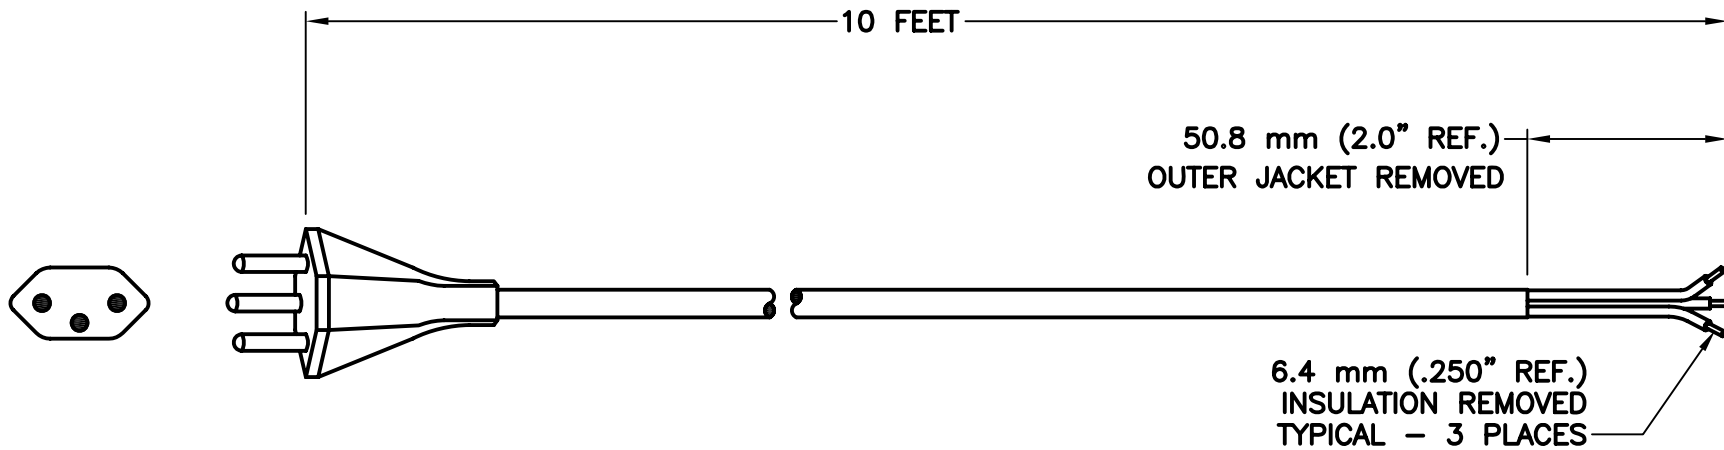

CAT. No.

85040x10FT

POWER SUPPLY CORD, SWISS SW1-10P STRAIGHT PLUG, 10A 250V, BLACK, 10 FEET LONG.

APPROVALS	SEV <input checked="" type="checkbox"/>
CERTIFICATIONS	CE <input checked="" type="checkbox"/> ROHS <input checked="" type="checkbox"/>
STANDARDS	SEV 1011 <input checked="" type="checkbox"/>

SPECIFICATIONS:

1. OVERALL LENGTH: 10 FEET
2. CONDUCTORS: 1.0 mm² x 3 WITH IEC COLOR CODE (GREEN/YELLOW, BLUE, BROWN)
3. JACKET: H05VV-F, BLACK, OUTSIDE DIAMETER APPROXIMATELY 7.2 mm
4. PLUG: SEV 1011, STRAIGHT, BLACK
5. CONNECTOR: NONE
6. RATED: 10 AMPERE 250 VOLT