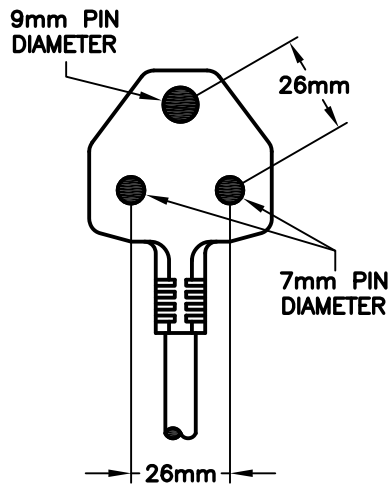

CAT. No.

86900

AFRICA, S. AFRICA, INDIA 2.5 AMPERE 250 VOLT POWER CORD, (UK2-15P) BS 546A TYPE M PLUG, IEC 60320 C-7 CONNECTOR, 2 POLE-2 WIRE GROUNDING, 2.0 METERS (6FT.-7IN.) LONG. BLACK.

APPROVALS

SABS

CERTIFICATIONS

SABS 164-1

IA16A3

SPECIFICATIONS:

1. OVERALL LENGTH: 2.0 METERS (6FT.-7IN.)
2. CONDUCTORS: 0.75 mm x 2 (BLUE, BROWN)
3. JACKET: H03VV-F, BLACK
4. PLUG: BS 546A, 15 AMPERE, DOWN ANGLE, BLACK
5. CONNECTOR: IEC 60320 C-7, STRAIGHT, BLACK
6. RATED: 2.5 AMPERE 250 VOLT

PLUG DIMENSIONS

UK2-15P  
(BS 546A)

International Configurations, Inc. P.O. Box 3374 Enfield, Connecticut 06083 TEL (860)749-6380 FAX (860)749-2985

www.InternationalConfig.com

sales@internationalconfig.com