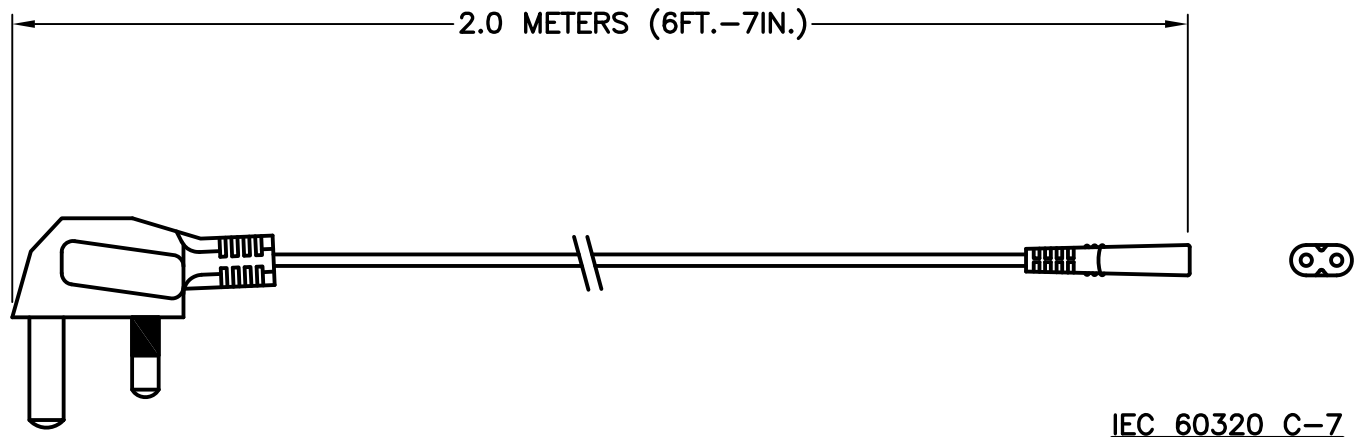

SABS 164-1

IA16A3

SPECIFICATIONS:

1. OVERALL LENGTH: 2.0 METERS (6FT.-7IN.)
2. CONDUCTORS: 0.75 mm x 2 (BLUE, BROWN)
3. JACKET: H03VV-F, BLACK
4. PLUG: BS 546A, 15 AMPERE, DOWN ANGLE, BLACK
5. CONNECTOR: IEC 60320 C-7, STRAIGHT, BLACK
6. RATED: 2.5 AMPERE 250 VOLT

PLUG DIMENSIONS

UK2-15P  
(BS 546A)

International Configurations, Inc. P.O. Box 3374 Enfield, Connecticut 06083 TEL (860)749-6380 FAX (860)749-2985

www.InternationalConfig.com

sales@internationalconfig.com