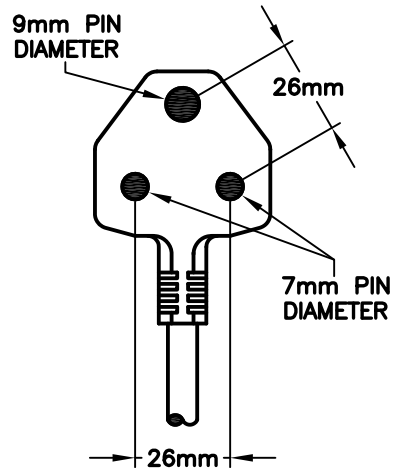

CAT. No.

87101X10FT

AFRICA, S. AFRICA, INDIA 10 AMPERE 250 VOLT POWER CORD, (UK2-15P) BS 546A TYPE M PLUG, IEC 60320 C-13 CONNECTOR, 2 POLE-3 WIRE GROUNDING, 10 FEET (3.05 METERS) LONG. BLACK.

CERTIFICATIONS

REACH ROHS ROHS2 CE

STANDARDS

SABS CEBC KEMA NEMKO OVE SEMKO VDE

SPECIFICATIONS:

1. OVERALL LENGTH: 10 FEET (3.05 METERS)
2. CONDUCTORS: 1.0 mm x 3 WITH IEC COLOR CODE (GREEN/YELLOW, BLUE, BROWN)
3. JACKET: H05VV-F, BLACK
4. PLUG: BS 546A, RIGHT ANGLE, BLACK
5. CONNECTOR: IEC 60320 C-13, STRAIGHT, BLACK
6. RATED: 10 AMPERE 250 VOLT

PLUG DIMENSIONS

UK2-15P
(BS 546A)

International Configurations, Inc. P.O. Box 3374 Enfield, Connecticut 06083 TEL (860)749-6380 FAX (860)749-2985

www.InternationalConfig.com

sales@internationalconfig.com

Copyright 2017 International Configurations, Inc. All Right Reserved ©