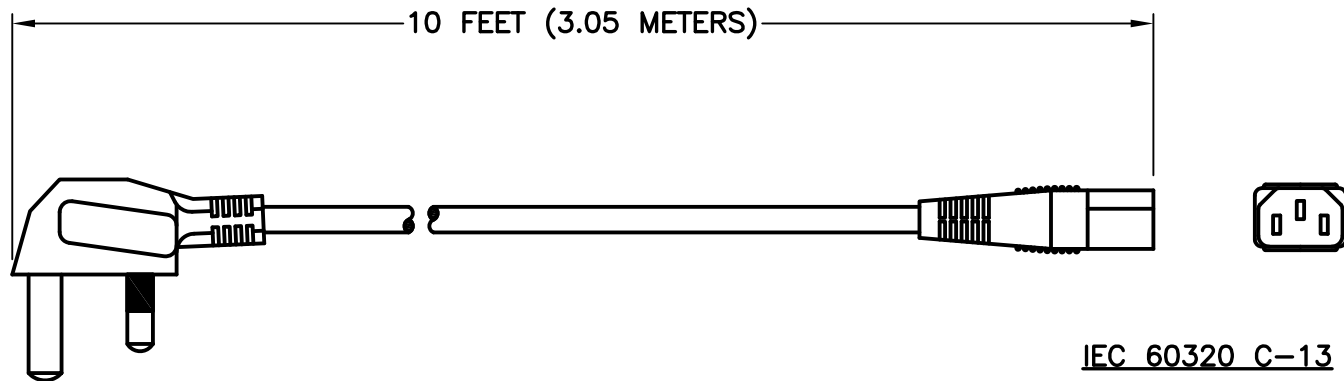

CAT. No.

87101X10FT

AFRICA, S. AFRICA, INDIA 10 AMPERE 250 VOLT POWER CORD, (UK2-15P) BS 546A TYPE M PLUG, IEC 60320 C-13 CONNECTOR, 2 POLE-3 WIRE GROUNDING, 10 FEET (3.05 METERS) LONG. BLACK.

CERTIFICATIONS

REACH ROHS ROHS2 CE

STANDARDS

SABS CEBC KEMA NEMKO OVE SEMKO VDE

SPECIFICATIONS:

1. OVERALL LENGTH: 10 FEET (3.05 METERS)
2. CONDUCTORS: 1.0 mm x 3 WITH IEC COLOR CODE (GREEN/YELLOW, BLUE, BROWN)
3. JACKET: H05VV-F, BLACK
4. PLUG: BS 546A, RIGHT ANGLE, BLACK
5. CONNECTOR: IEC 60320 C-13, STRAIGHT, BLACK
6. RATED: 10 AMPERE 250 VOLT

PLUG DIMENSIONS

UK2-15P
(BS 546A)

International Configurations, Inc. P.O. Box 3374 Enfield, Connecticut 06083 TEL (860)749-6380 FAX (860)749-2985

www.InternationalConfig.com

sales@internationalconfig.com

Copyright 2017 International Configurations, Inc. All Right Reserved ©