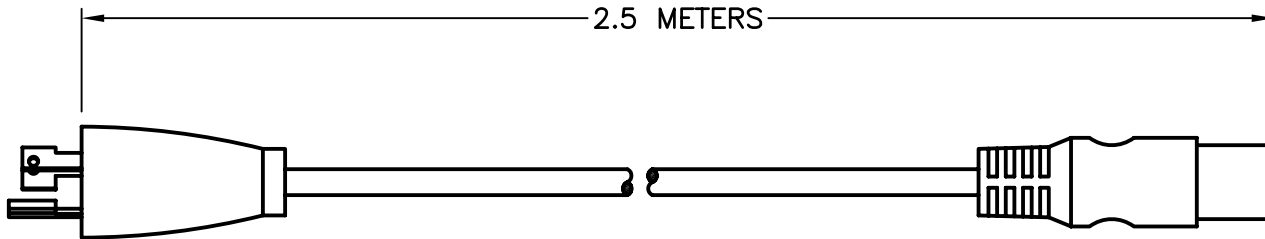

CAT. No.

90850

DETACHABLE CORD SET, NEMA L6-15P PLUG & IEC 60320 C-19 CONNECTOR, 15A-250V, 105C, 14/3 AWG, SJTO, 2.5 METERS LONG, BLACK.

APPROVALS

CSA ☒ UL ☒

CERTIFICATIONS

ROHS ☒

STANDARDS

NEMA L6-15P ☒ IEC 60320 ☒

SPECIFICATIONS:

1. OVERALL LENGTH: 2.5 METERS
2. CONDUCTORS: 14 AWG x 3
3. JACKET: SJTO, 105°C, BLACK
4. PLUG: NEMA L6-15, STRAIGHT, BLACK
5. CONNECTOR: IEC 60320 C-19, STRAIGHT, BLACK
6. RATED: 15 AMPERE 250 VOLT