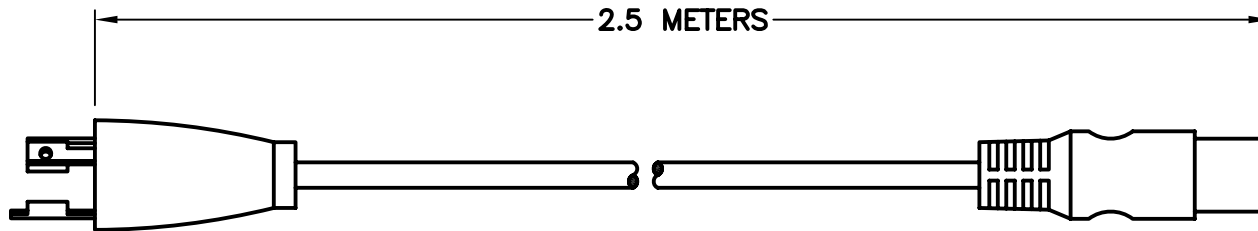

CAT. No.

90900

DETACHABLE CORD SET, NEMA L5-20P PLUG & IEC 60320 C-19 CONNECTOR, 20A-125V, 105°C, 12/3 AWG, SJTO, 2.5 METERS LONG, BLACK.

APPROVALS

CSA ☒ UL ☒

CERTIFICATIONS

ROHS ☒

STANDARDS

NEMA L5-20P ☒ IEC 60320 ☒

SPECIFICATIONS:

1. OVERALL LENGTH: 2.5 METERS
2. CONDUCTORS: 12 AWG x 3
3. JACKET: SJTO, 105°C, BLACK
4. PLUG: NEMA L5-20, STRAIGHT, BLACK
5. CONNECTOR: IEC 60320 C-19, STRAIGHT, BLACK
6. RATED: 20 AMPERE 125 VOLT