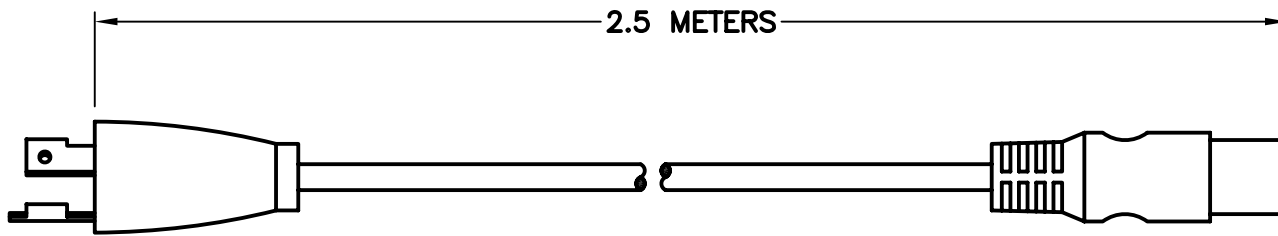

CAT. No.

90950

DETACHABLE CORD SET, NEMA L6-20P PLUG & IEC 60320 C-19 CONNECTOR, 20A-250V, 105°C, 12/3 AWG, SJTO, 2.5 METERS LONG, BLACK.

APPROVALS

CSA ☒ UL ☒

CERTIFICATIONS

ROHS ☒

STANDARDS

NEMA L6-20P ☒ IEC 60320 ☒

SPECIFICATIONS:

1. OVERALL LENGTH: 2.5 METERS
2. CONDUCTORS: 12 AWG x 3
3. JACKET: SJTO, 105°C, BLACK
4. PLUG: NEMA L6-20, STRAIGHT, BLACK
5. CONNECTOR: IEC 60320 C-19, STRAIGHT, BLACK
6. RATED: 20 AMPERE 250 VOLT