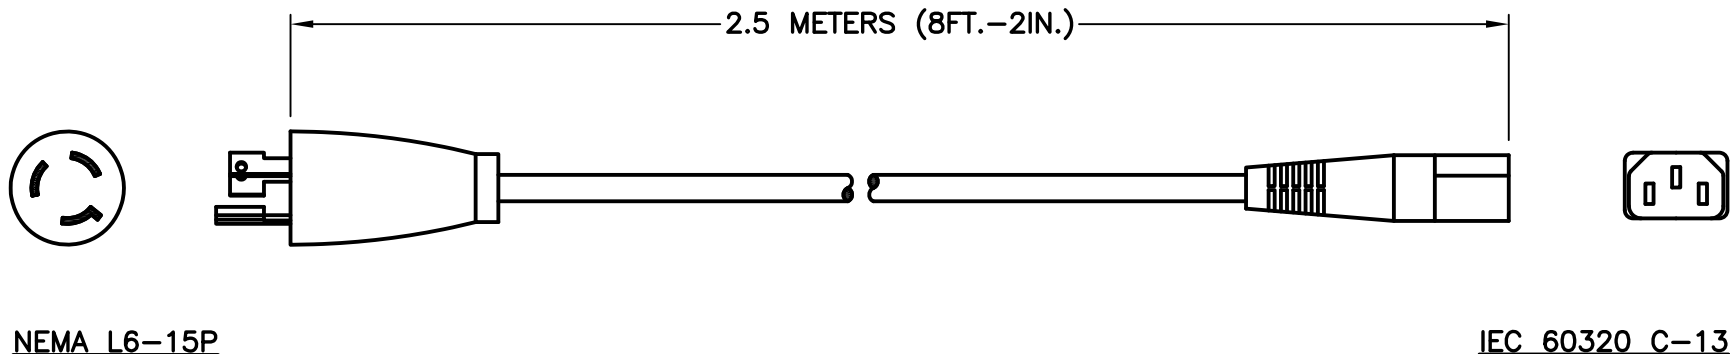

APPROVALS

C(UL)US

CERTIFICATIONS

REACH ROHS

STANDARDS

UL 817 UL 498 NEMA L6-15P IEC 60320 C-13

SPECIFICATIONS:

1. OVERALL LENGTH: 2.5 METERS (8FT.-2IN.)
2. CONDUCTORS: 14 AWG x 3
3. JACKET: SJTO, 105°C, BLACK
4. PLUG: NEMA L6-15, STRAIGHT, BLACK
5. CONNECTOR: IEC 60320 C-13, STRAIGHT, BLACK
6. RATED: 15 AMPERE 250 VOLT