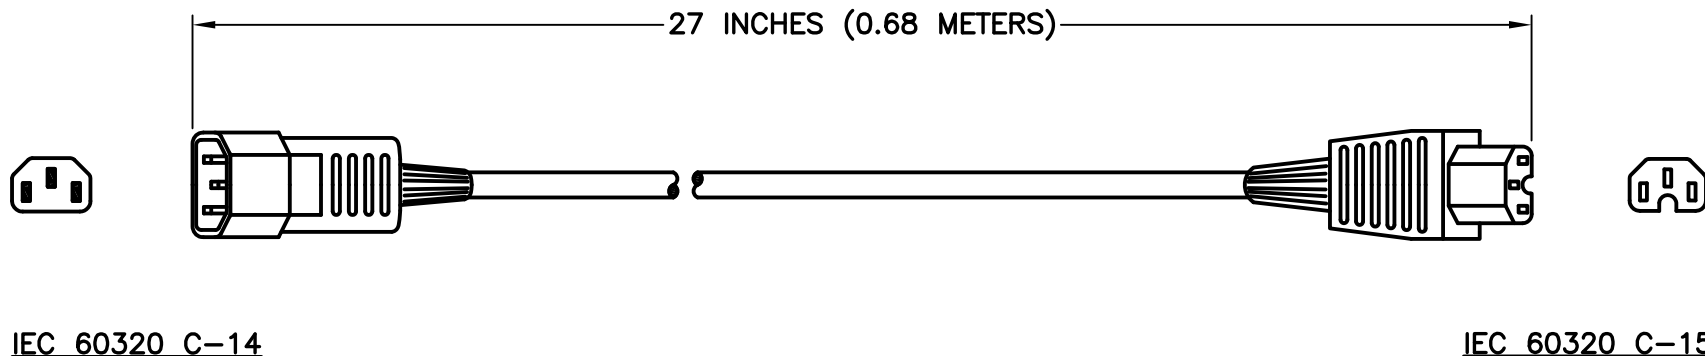

CAT. No.

98715X27IN

PLUG ADAPTER, DETACHABLE POWER CORD, 15 AMPERE 250 VOLT, IEC 60320 C-14 PLUG, IEC 60320 C-15 CONNECTOR, 14/3 AWG SJT, 105°C, 2 POLE-3 WIRE GROUNDING, 27 INCHES (0.68 METERS) LONG. BLACK.

APPROVALS

UL C-UL(CSA)

CERTIFICATIONS

REACH ROHS CE

STANDARDS

IEC 60320 C-14 IEC 60320 C-15 SJT

SPECIFICATIONS:

1. OVERALL LENGTH: 27 INCHES (0.68 METERS)
2. CONDUCTORS: 14 AWG x 3
3. JACKET: SJT, 105°C, BLACK
4. PLUG: IEC 60320 C-14, STRAIGHT, BLACK
5. CONNECTOR: IEC 60320 C-15, STRAIGHT, BLACK
6. RATED: 15 AMPERE 250 VOLT

RELATED POWERCORDS:

<u>CATALOG No</u>	<u>POWER CORD DESCRIPTION</u>
98715X15IN	15 INCHES
98715X27IN	27 INCHES
98715X2FT	2 FEET
98715X3FT	3 FEET
98715X4FT	4 FEET
98715X6FT	6 FEET
98715X8FT	8 FEET
98715X10FT	10 FEET
98715X15FT	15 FEET