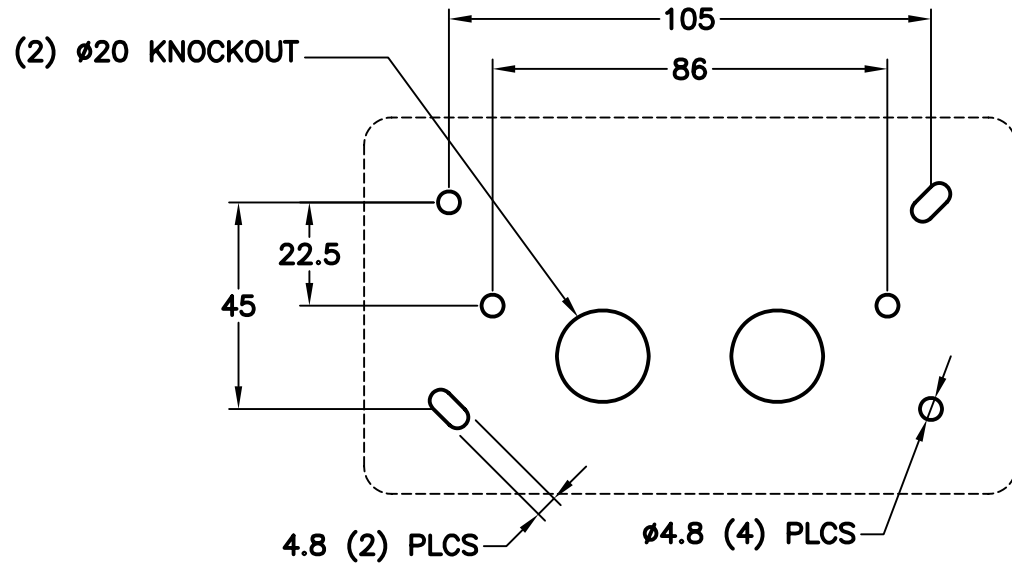

CAT. No.

2946-ALMLS

UNITED KINGDOM DUPLEX OUTLET (UK1-13R), SURFACE MOUNT, 13 AMPERE-250 VOLT, 2 POLE 3 WIRE, GRAY STEEL BOX & COVER.

STANDARDS

BS 1363 A

ALL DIMENSIONS ARE IN MILLIMETERS

MOUNTING ARRANGEMENT