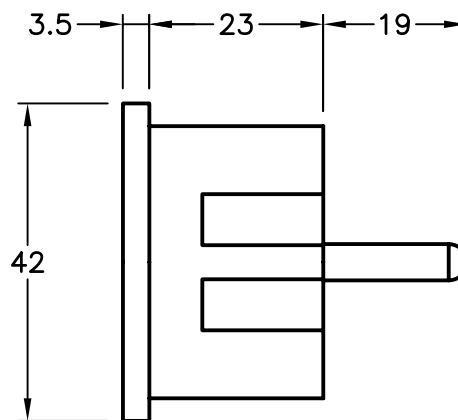

CAT. No.

30110-BLK

PLUG ADAPTER, ALLOWS NEMA 5-15P & NEMA 1-15P PLUGS TO INTERFACE WITH EU1-16R "SCHUKO"
CEE-7 & FRENCH FR1-16R 16A-250V RECEPTACLES, BLACK, 2 POLE 3 WIRE GROUNDING.

CERTIFICATIONS

ROHS

STANDARDS

NEMA 5-15P

CEE 7/7

ALL DIMENSIONS ARE IN MILLIMETERS

NEMA 5-15P

CEE 7-7 (SCHUKO)