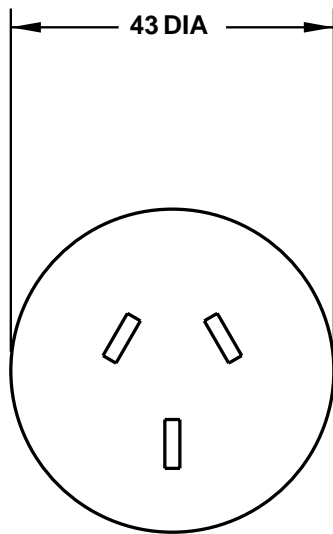

CAT. No.
30210

ADAPTER, AUSTRALIAN AU1-10P (10A 250V) PLUGS TO NEMA 5-15R OUTLETS, IVORY, 2 POLE 3 WIRE

ALL DIMENSIONS ARE IN MILLIMETERS

www.InternationalConfig.com
sales@internationalconfig.com