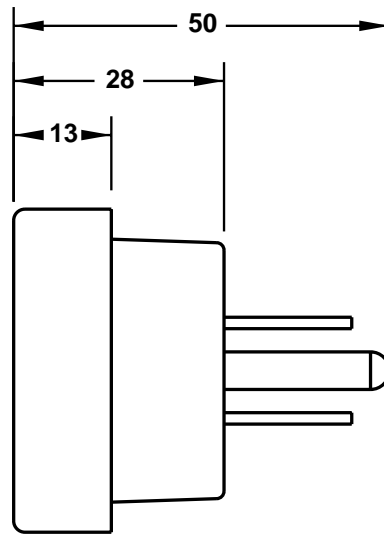

CAT. No.
30210

ADAPTER, AUSTRALIAN AU1-10P (10A 250V) PLUGS TO NEMA 5-15R OUTLETS, IVORY, 2 POLE 3 WIRE

ALL DIMENSIONS ARE IN MILLIMETERS

www.InternationalConfig.com
sales@internationalconfig.com