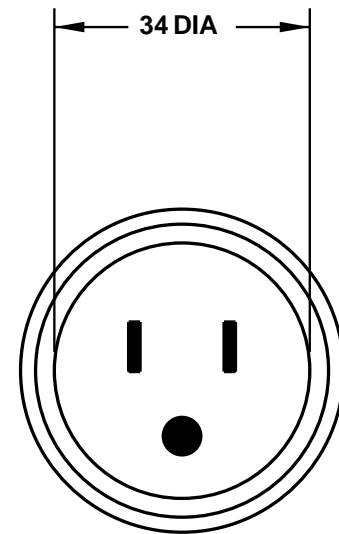

CAT. No.
30210

ADAPTER, AUSTRALIAN AU1-10P (10A 250V) PLUGS TO NEMA 5-15R OUTLETS, IVORY, 2 POLE 3 WIRE

ALL DIMENSIONS ARE IN MILLIMETERS

www.InternationalConfig.com
sales@internationalconfig.com