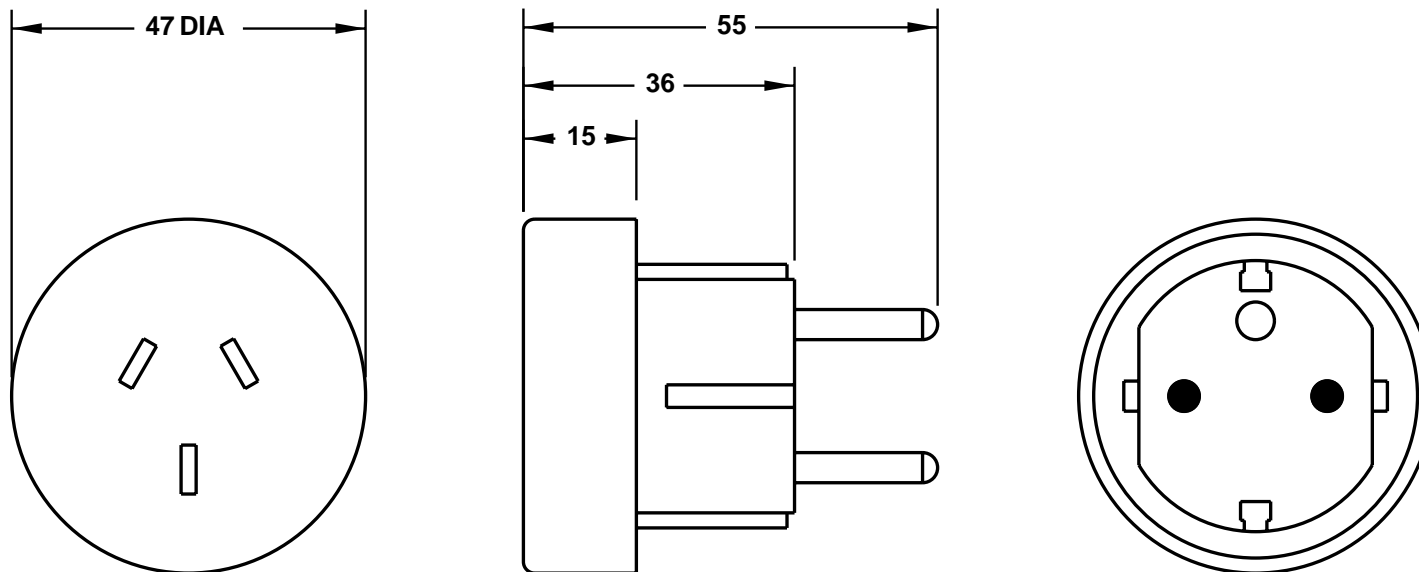

CAT. No.  
**30240**

ADAPTER, AUSTRALIAN AU1-10P PLUGS TO EUROPEAN "SCHUKO" EU1-16R OUTLETS, IVORY, 2POLE 3 WIRE

ALL DIMENSIONS ARE IN MILLIMETERS

[www.InternationalConfig.com](http://www.InternationalConfig.com)  
[sales@internationalconfig.com](mailto:sales@internationalconfig.com)