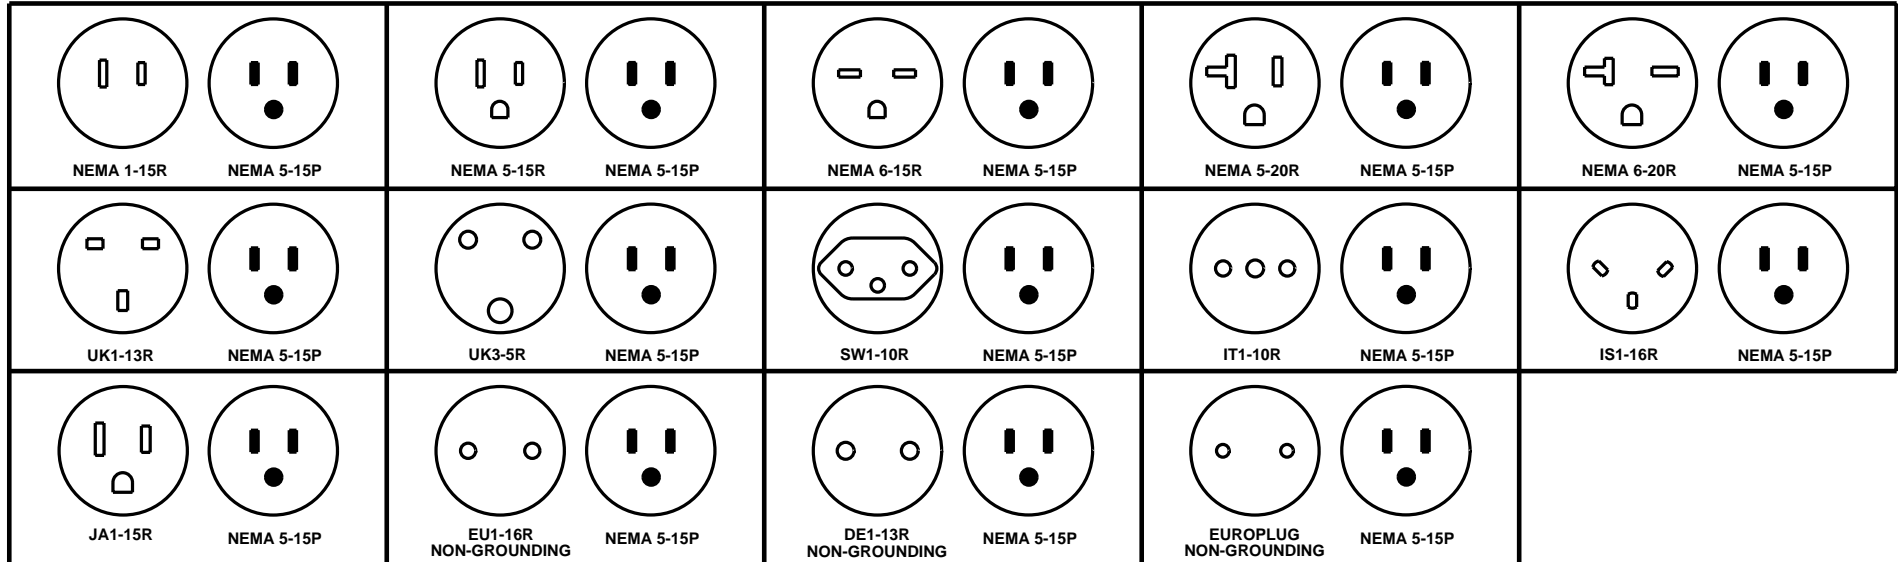

CAT. No.
30250

PLUG ADAPTER, ALLOWS NEMA 1-15P, NEMA 5-15P, NEMA 6-15P, NEMA 5-20P, NEMA 6-20P, UK1-13P, UK3-5P, SW1-10P, IT1-10P, IS1-16P, JA1-15P, EU1-16P (NON-GROUNDING), DE1-13P (NON-GROUNDING) AND EUROPLUG (NON-GROUNDING) TO INTERFACE WITH NEMA 5-15R AND NEMA 5-20R OUTLETS, IVORY, 2 POLE 3 WIRE.

NOTES:

- ADAPTERS OFTEN HAVE A DIFFERENT RATING ON THE BLADE (PLUG) END AND THE RECEPTACLE END. CAUTION SHOULD BE EXERCISED IN THEIR USE. OVERCURRENT PROTECTION IS DETERMINED BY THE PLUG END.
- THIS ADAPTER ACCEPTS ALL OF THE ABOVE PLUG CONFIGURATIONS.