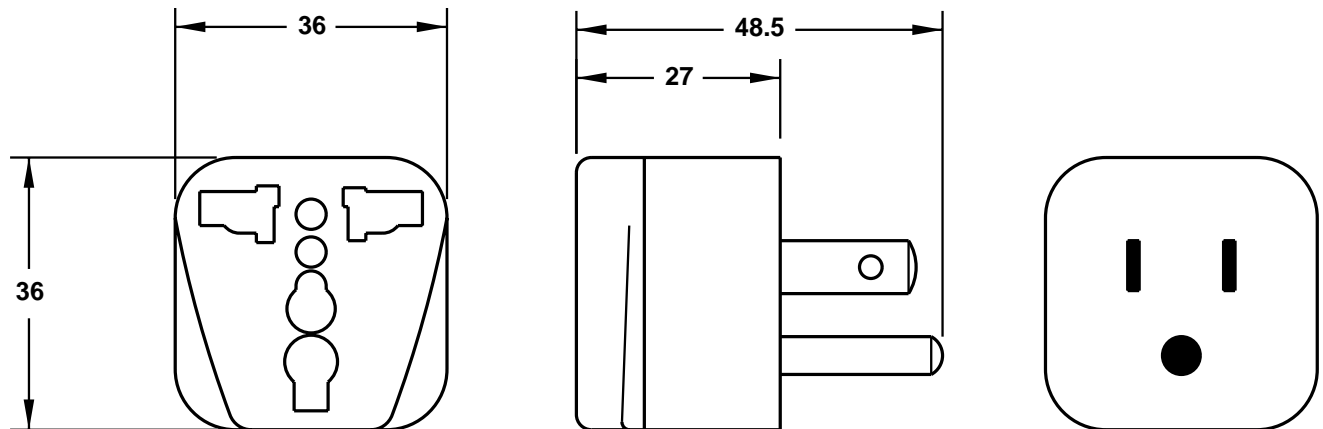

www.InternationalConfig.com
sales@internationalconfig.com