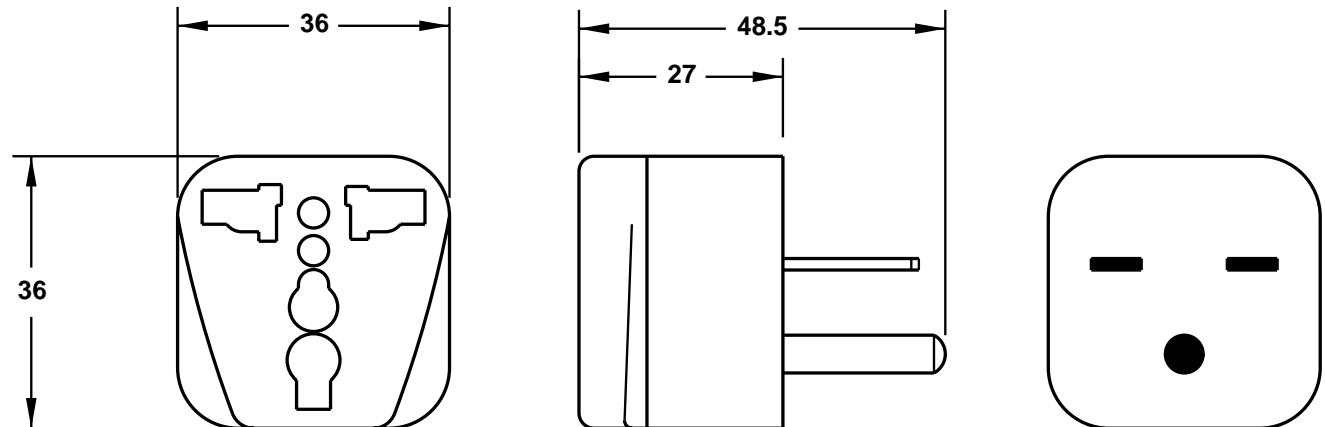

CAT. No.
30255

PLUG ADAPTER, ALLOWS NEMA 1-15P, NEMA 5-15P, NEMA 6-15P, NEMA 5-20P, NEMA 6-20P, UK1-13P, UK3-5P, SW1-10P, IT1-10P, IS1-16P, JA1-15P, EU1-16P (NON-GROUNDING), DE1-13P (NON-GROUNDING) AND EUROPLUG (NON-GROUNDING) TO INTERFACE WITH NEMA 6-15R AND NEMA 6-20R OUTLETS, IVORY, 2 POLE 3 WIRE.

NOTES:

- ADAPTERS OFTEN HAVE A DIFFERENT RATING ON THE BLADE (PLUG) END AND THE RECEPTACLE END. CAUTION SHOULD BE EXERCISED IN THEIR USE. OVERCURRENT PROTECTION IS DETERMINED BY THE PLUG END.
- THIS ADAPTER ACCEPTS ALL OF THE ABOVE PLUG CONFIGURATIONS.

ALL DIMENSIONS ARE IN MILLIMETERS

www.InternationalConfig.com
sales@internationalconfig.com