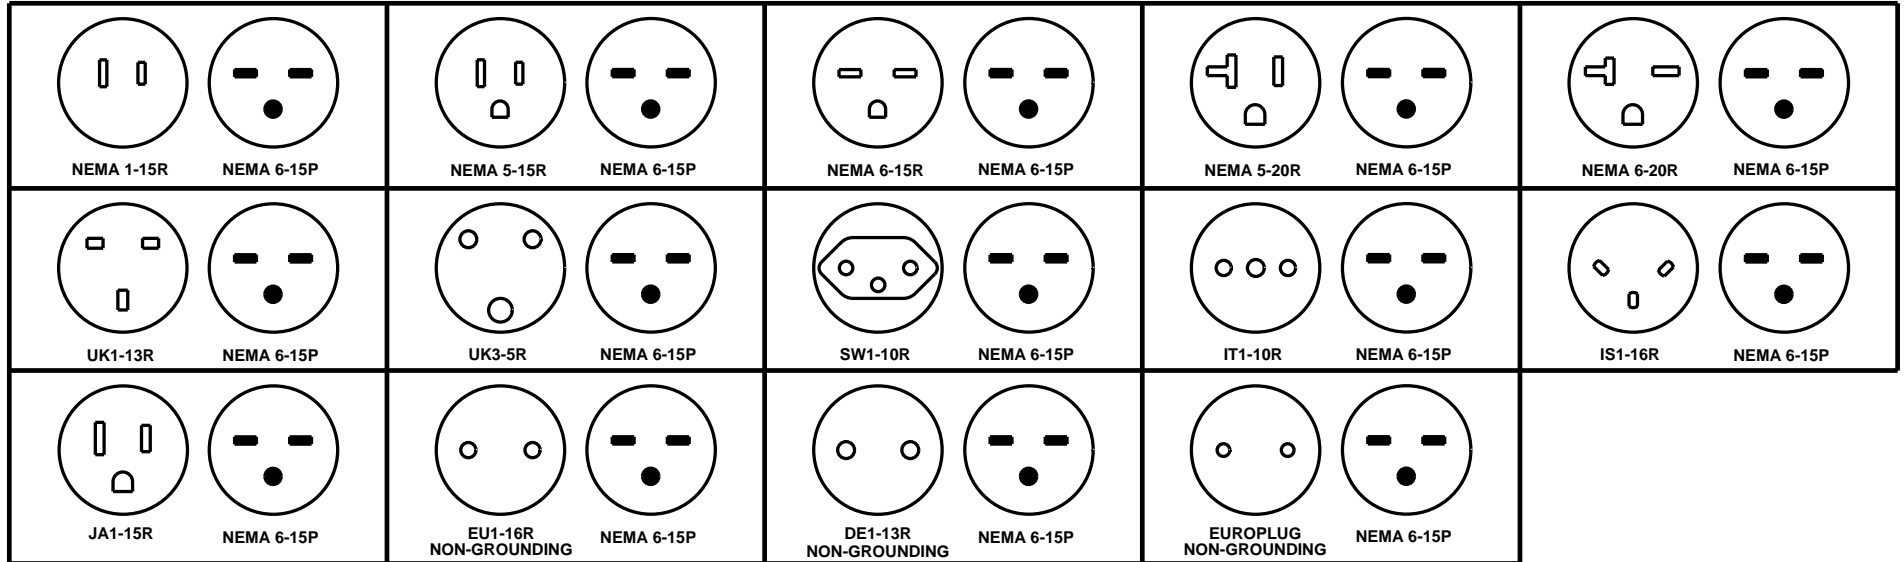

CAT. No.
30255

PLUG ADAPTER, ALLOWS NEMA 1-15P, NEMA 5-15P, NEMA 6-15P, NEMA 5-20P, NEMA 6-20P, UK1-13P, UK3-5P, SW1-10P, IT1-10P, IS1-16P, JA1-15P, EU1-16P (NON-GROUNDING), DE1-13P (NON-GROUNDING) AND EUROPLUG (NON-GROUNDING) TO INTERFACE WITH NEMA 6-15R AND NEMA 6-20R OUTLETS, IVORY, 2 POLE 3 WIRE.

NOTES:

- ADAPTERS OFTEN HAVE A DIFFERENT RATING ON THE BLADE (PLUG) END AND THE RECEPTACLE END. CAUTION SHOULD BE EXERCISED IN THEIR USE. OVERCURRENT PROTECTION IS DETERMINED BY THE PLUG END.
- THIS ADAPTER ACCEPTS ALL OF THE ABOVE PLUG CONFIGURATIONS.