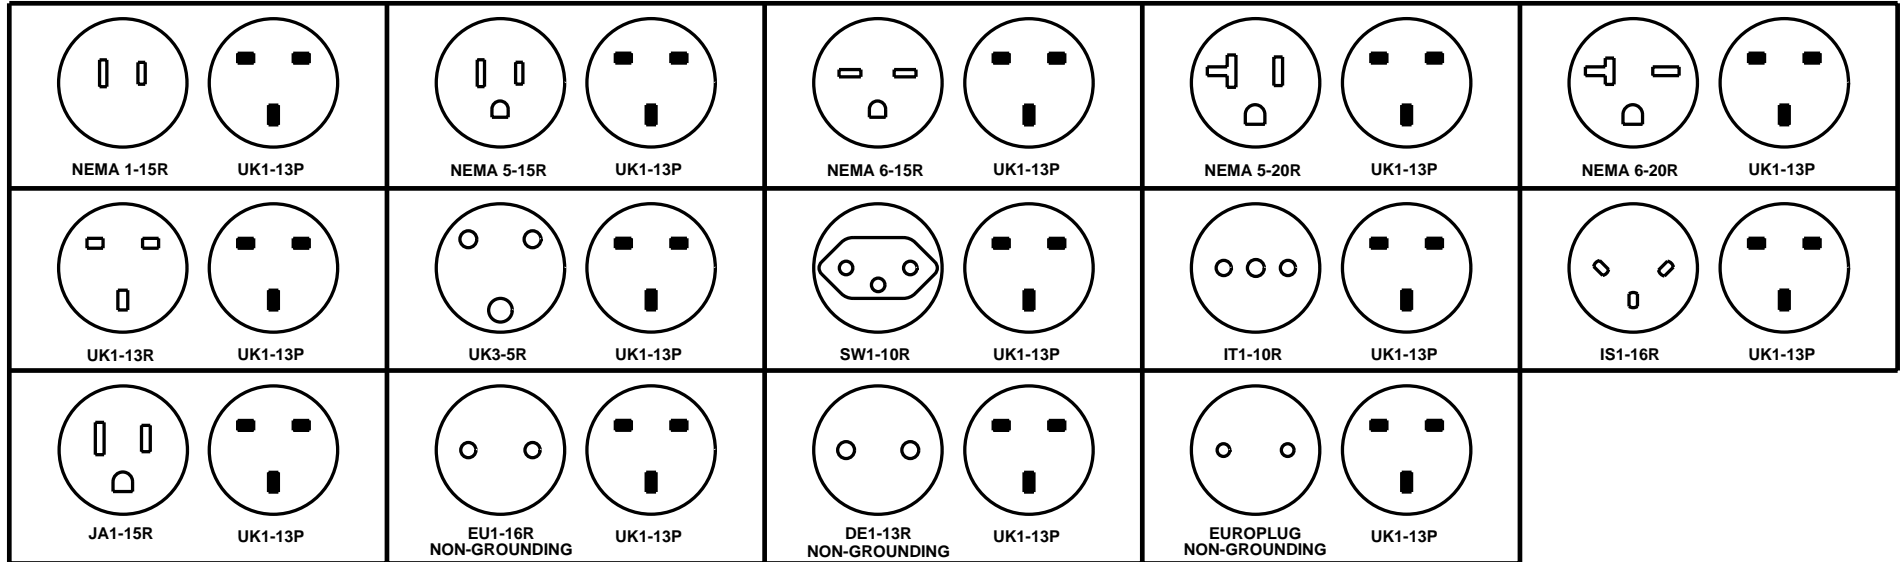

CAT. No.
30260

PLUG ADAPTER, ALLOWS NEMA 1-15P, NEMA 5-15P, NEMA 6-15P, NEMA 5-20P, NEMA 6-20P, UK1-13P, UK3-5P, SW1-10P, IT1-10P, IS1-16P, JA1-15P, EU1-16P (NON-GROUNDING), DE1-13P (NON-GROUNDING) AND EUROPLUG (NON-GROUNDING) TO INTERFACE WITH UNITED KINGDOM UK1-13R OUTLETS, IVORY, 2 POLE 3 WIRE.

NOTES:

- ADAPTERS OFTEN HAVE A DIFFERENT RATING ON THE BLADE (PLUG) END AND THE RECEPTACLE END. CAUTION SHOULD BE EXERCISED IN THEIR USE. OVERCURRENT PROTECTION IS DETERMINED BY THE PLUG END.
- THIS ADAPTER ACCEPTS ALL OF THE ABOVE PLUG CONFIGURATIONS.