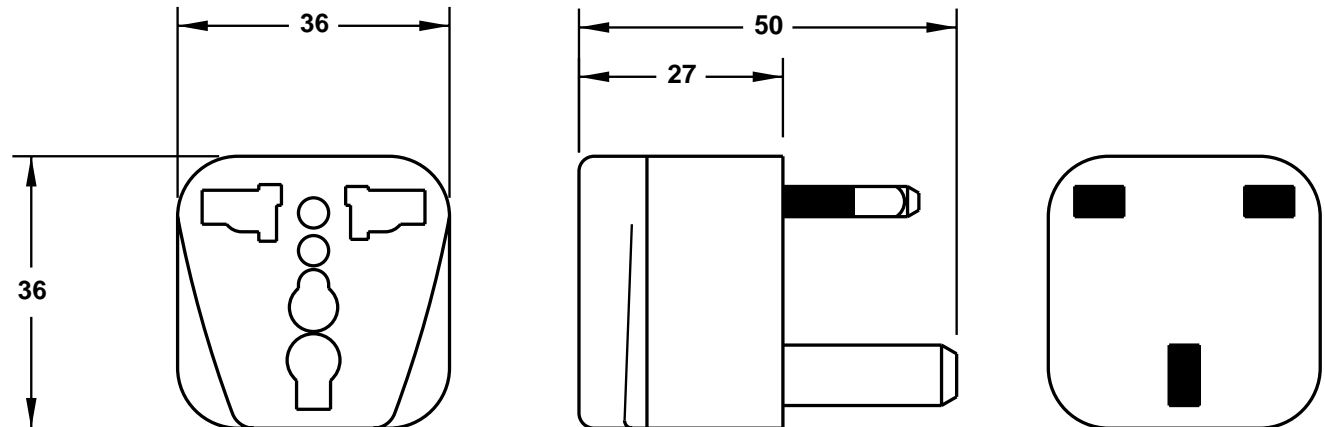

CAT. No.
30260

PLUG ADAPTER, ALLOWS NEMA 1-15P, NEMA 5-15P, NEMA 6-15P, NEMA 5-20P, NEMA 6-20P, UK1-13P, UK3-5P, SW1-10P, IT1-10P, IS1-16P, JA1-15P, EU1-16P (NON-GROUNDING), DE1-13P (NON-GROUNDING) AND EUROPLUG (NON-GROUNDING) TO INTERFACE WITH UNITED KINGDOM UK1-13R OUTLETS, IVORY, 2 POLE 3 WIRE.

NOTES:

- ADAPTERS OFTEN HAVE A DIFFERENT RATING ON THE BLADE (PLUG) END AND THE RECEPTACLE END. CAUTION SHOULD BE EXERCISED IN THEIR USE. OVERCURRENT PROTECTION IS DETERMINED BY THE PLUG END.
- THIS ADAPTER ACCEPTS ALL OF THE ABOVE PLUG CONFIGURATIONS.

ALL DIMENSIONS ARE IN MILLIMETERS

www.InternationalConfig.com
sales@internationalconfig.com