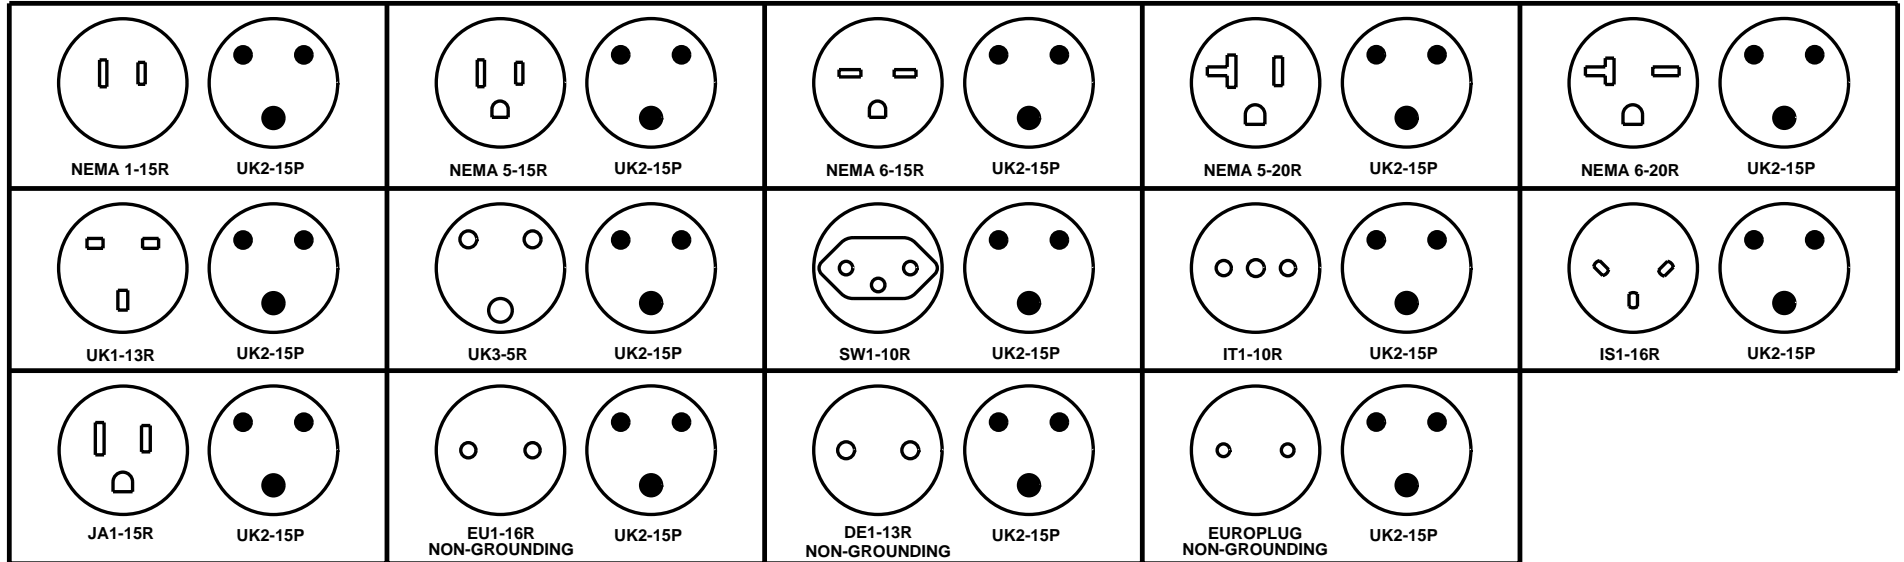

CAT. No.
30265

PLUG ADAPTER, ALLOWS NEMA 1-15P, NEMA 5-15P, NEMA 6-15P, NEMA 5-20P, NEMA 6-20P, UK1-13P, UK3-5P, SW1-10P, IT1-10P, IS1-16P, JA1-15P, EU1-16P (NON-GROUNDING), DE1-13P (NON-GROUNDING) AND EUROPLUG (NON-GROUNDING) TO INTERFACE WITH UNITED KINGDOM UK2-15R OUTLETS, BLACK, 2 POLE 3 WIRE.

NOTES:

- ADAPTERS OFTEN HAVE A DIFFERENT RATING ON THE BLADE (PLUG) END AND THE RECEPTACLE END. CAUTION SHOULD BE EXERCISED IN THEIR USE. OVERCURRENT PROTECTION IS DETERMINED BY THE PLUG END.
- THIS ADAPTER ACCEPTS ALL OF THE ABOVE PLUG CONFIGURATIONS.