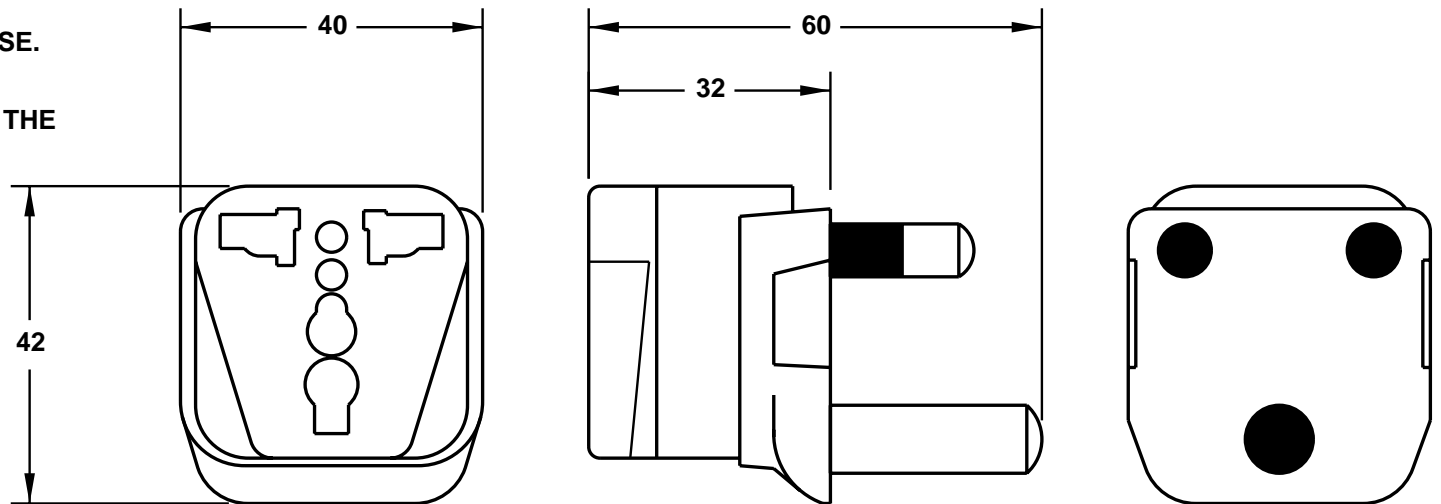

CAT. No.
30265

PLUG ADAPTER, ALLOWS NEMA 1-15P, NEMA 5-15P, NEMA 6-15P, NEMA 5-20P, NEMA 6-20P, UK1-13P, UK3-5P, SW1-10P, IT1-10P, IS1-16P, JA1-15P, EU1-16P (NON-GROUNDING), DE1-13P (NON-GROUNDING) AND EUROPLUG (NON-GROUNDING) TO INTERFACE WITH UNITED KINGDOM UK2-15R OUTLETS, BLACK, 2 POLE 3 WIRE.

NOTES:

- ADAPTERS OFTEN HAVE A DIFFERENT RATING ON THE BLADE (PLUG) END AND THE RECEPTACLE END. CAUTION SHOULD BE EXERCISED IN THEIR USE. OVERCURRENT PROTECTION IS DETERMINED BY THE PLUG END.
- THIS ADAPTER ACCEPTS ALL OF THE ABOVE PLUG CONFIGURATIONS.

ALL DIMENSIONS ARE IN MILLIMETERS

www.InternationalConfig.com
sales@internationalconfig.com