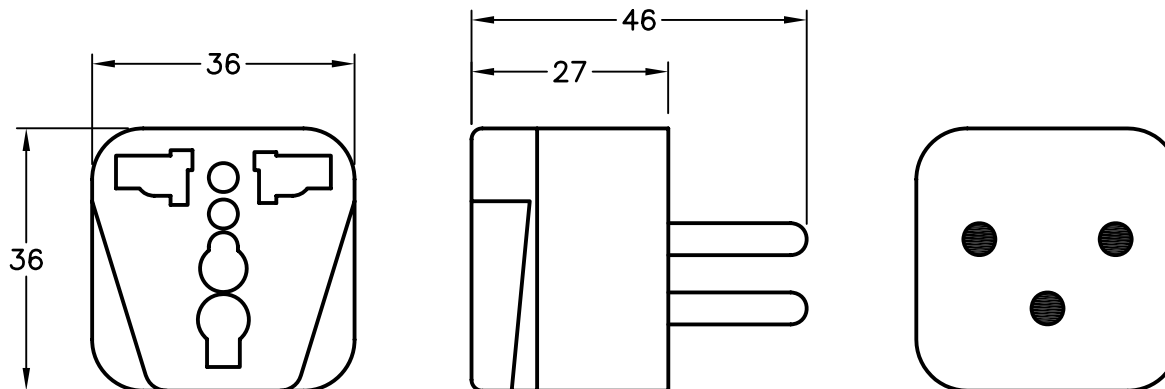

CAT. No.

30270

PLUG ADAPTER, ALLOWS NEMA 1-15P, NEMA 5-15P, NEMA 6-15P, NEMA 5-20P, NEMA 6-20P, UK1-13P, UK3-5P, SW1-10P, IT1-10P, IS1-16P, JA1-15P, EU1-16P (NON-GROUNDING), DE1-13P (NON-GROUNDING) AND EUROPLUG (NON-GROUNDING) TO INTERFACE WITH ISRAELI IS1-16R OUTLETS, BLACK, 2P 3W.

NOTES:

- ADAPTERS OFTEN HAVE A DIFFERENT RATING ON THE BLADE (PLUG) END AND THE RECEPTACLE END. CAUTION SHOULD BE EXERCISED IN THEIR USE. OVERCURRENT PROTECTION IS DETERMINED BY THE PLUG END.
- THIS ADAPTER ACCEPTS ALL OF THE ABOVE PLUG CONFIGURATIONS.

ALL DIMENSIONS ARE IN MILLIMETERS