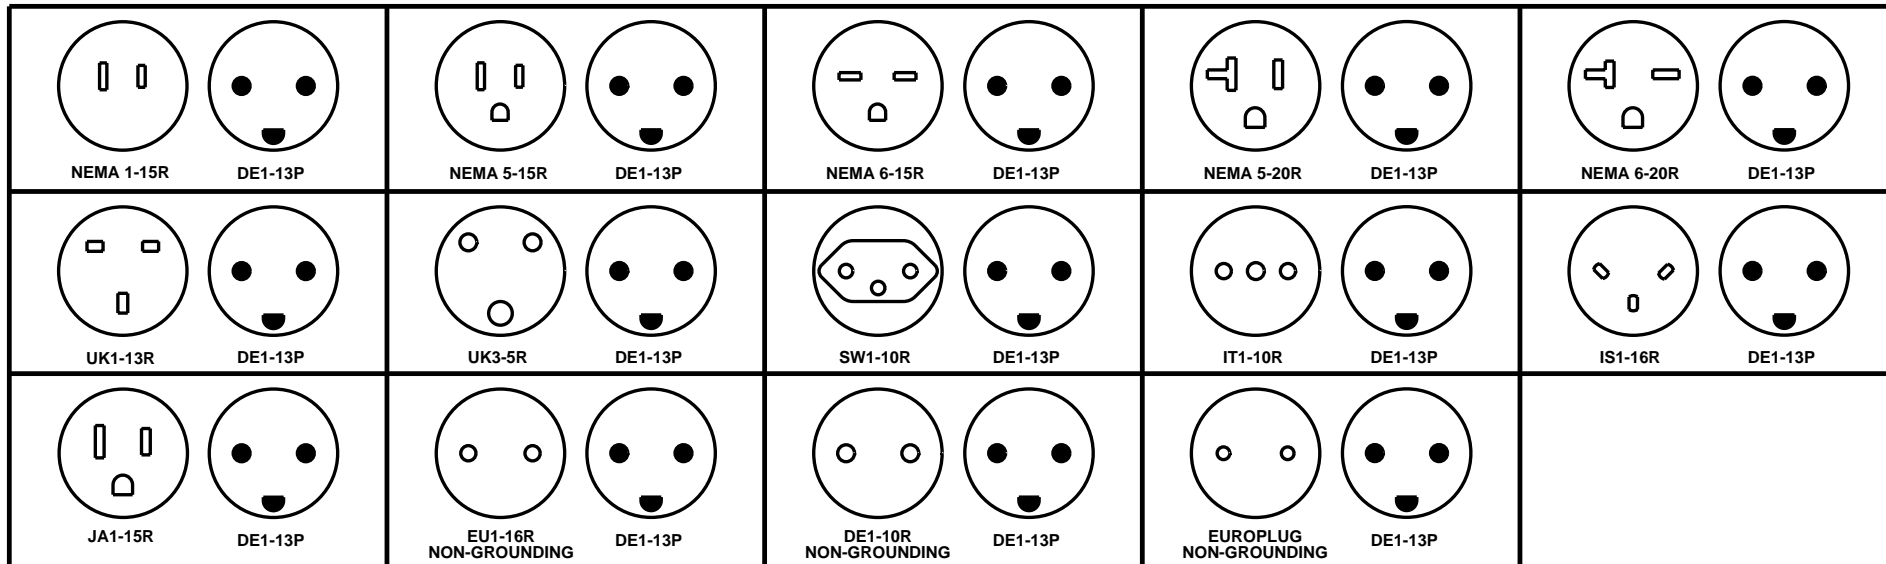

CAT. No.
30275

PLUG ADAPTER, ALLOWS NEMA 1-15P, NEMA 5-15P, NEMA 6-15P, NEMA 5-20P, NEMA 6-20P, UK1-13P, UK3-5P, SW1-10P, IT1-10P, IS1-16P, JA1-15P, EU1-16P (NON-GROUNDING), DE1-13P (NON-GROUNDING) AND EUROPLUG (NON-GROUNDING) TO INTERFACE WITH DANISH DE1-13R OUTLETS, BLACK, 2 POLE 3 WIRE.

NOTES:

- ADAPTERS OFTEN HAVE A DIFFERENT RATING ON THE BLADE (PLUG) END AND THE RECEPTACLE END. CAUTION SHOULD BE EXERCISED IN THEIR USE. OVERCURRENT PROTECTION IS DETERMINED BY THE PLUG END.
- THIS ADAPTER ACCEPTS ALL OF THE ABOVE PLUG CONFIGURATIONS.