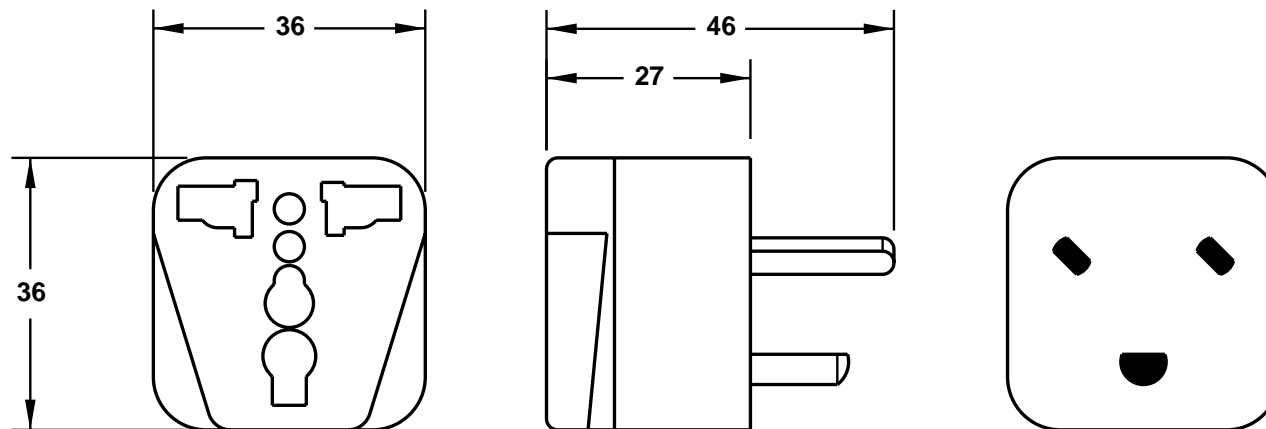

CAT. No.
30275

PLUG ADAPTER, ALLOWS NEMA 1-15P, NEMA 5-15P, NEMA 6-15P, NEMA 5-20P, NEMA 6-20P, UK1-13P, UK3-5P, SW1-10P, IT1-10P, IS1-16P, JA1-15P, EU1-16P (NON-GROUNDING), DE1-13P (NON-GROUNDING) AND EUROPLUG (NON-GROUNDING) TO INTERFACE WITH DANISH DE1-13R OUTLETS, BLACK, 2 POLE 3 WIRE.

NOTES:

- ADAPTERS OFTEN HAVE A DIFFERENT RATING ON THE BLADE (PLUG) END AND THE RECEPTACLE END. CAUTION SHOULD BE EXERCISED IN THEIR USE. OVERCURRENT PROTECTION IS DETERMINED BY THE PLUG END.
- THIS ADAPTER ACCEPTS ALL OF THE ABOVE PLUG CONFIGURATIONS.

ALL DIMENSIONS ARE IN MILLIMETERS

www.InternationalConfig.com
sales@internationalconfig.com