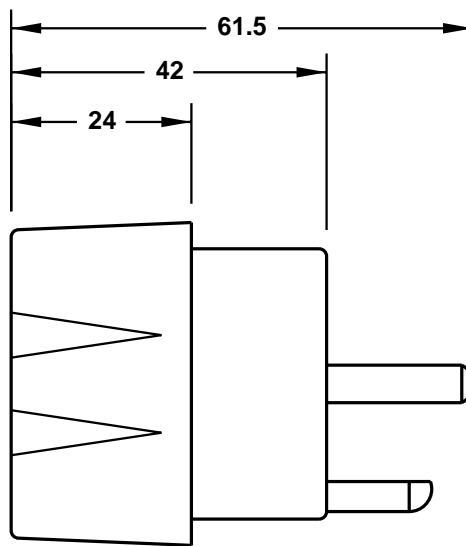

CAT. No.
30395

ADAPTER, EUROPEAN "SCHUKO" (CEE 7-7) EU1-16P PLUGS TO DANISH DE1-13R OUTLETS,
WHITE, 13 AMPERE 250 VOLT, 2 POLE 3 WIRE.

ALL DIMENSIONS ARE IN MILLIMETERS

www.InternationalConfig.com
sales@internationalconfig.com