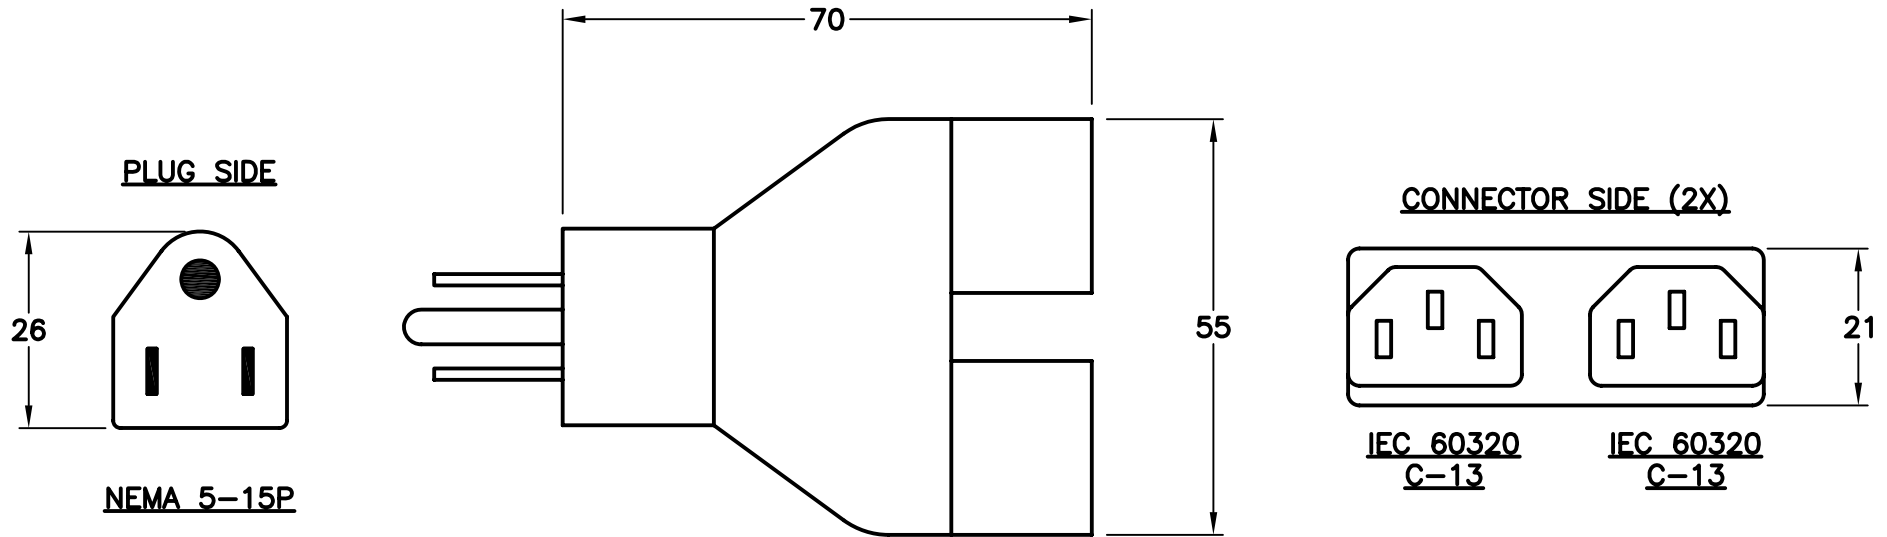

CAT. No.

30400-A

NEMA 5-15P, IEC 60320 C-13 PLUG ADAPTER (SPLITTER), MATES TWO C-14 PLUGS WITH NEMA 5-15R OR NEMA 5-20R OUTLETS. 10 AMPERE-125VOLT, 2 POLE, 3 WIRE GROUNDING. BLACK.

APPROVALS

UL

CERTIFICATIONS

ROHS

STANDARDS

IEC 60320

NEMA 5-15P

ALL DIMENSIONS ARE IN MILLIMETERS

DIMENSIONS:
LENGTH= 70 mm
HEGHT= 26 mm