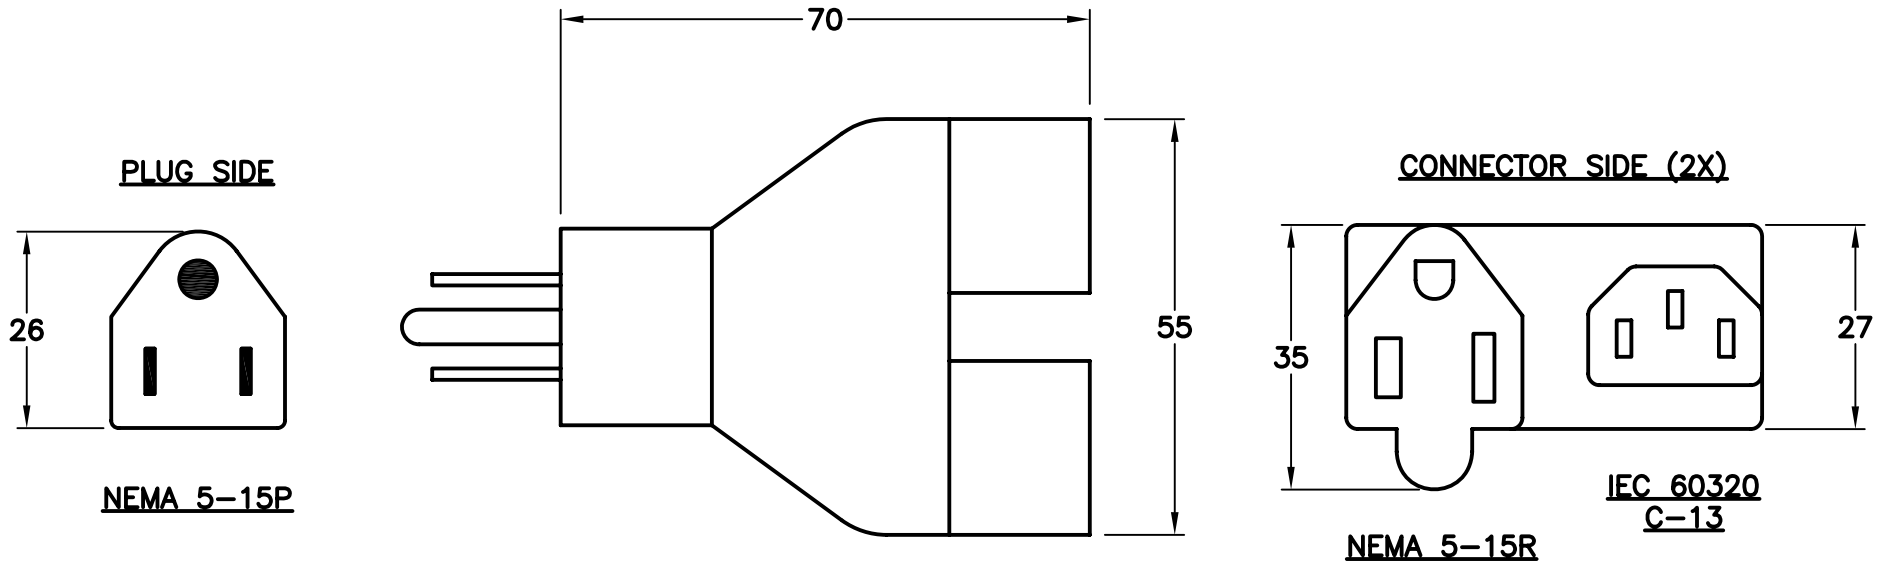

CAT. No.

30400-B

NEMA 5-15P, NEMA 5-15R AND IEC 60320 C-13 PLUG ADAPTER (SPLITTER). MATES ONE NEMA 5-15P AND ONE IEC 60320 C-14 PLUGS WITH NEMA 5-15R OR NEMA 5-20R OUTLETS. 10 AMPERE-125VOLT, 2 POLE, 3 WIRE GROUNDING. BLACK.

CERTIFICATIONS

ROHS

STANDARDS

IEC 60320

NEMA 5-15P

NEMA 5-15R

ALL DIMENSIONS ARE IN MILLIMETERS

**DIMENSIONS:**  
**LENGTH= 70 mm**  
**HEGHT= 35 mm**