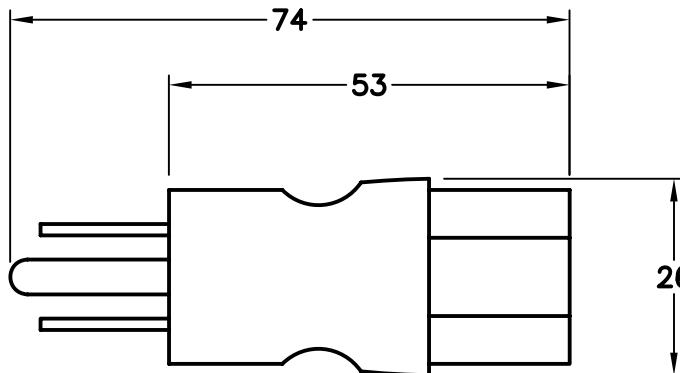

UL BSMI

CERTIFICATIONS

ROHS

STANDARDS

IEC 60320 NEMA 5-15P

ALL DIMENSIONS ARE IN MILLIMETERS

PLUG SIDE

NEMA 5-15P

DIMENSIONS

LENGTH= 74 mm

HEIGHT= 24 mm

CONNECTOR SIDE

IEC 60320 C-13