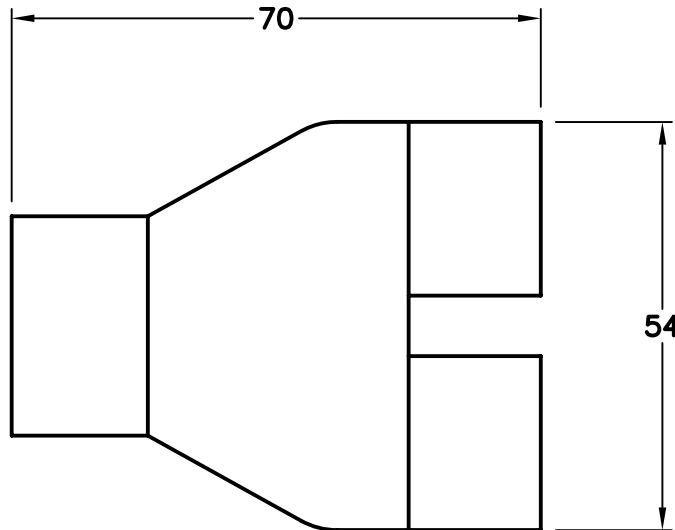

APPROVALS

UL RECOGNIZED

CERTIFICATIONS

ROHS

STANDARDS

IEC 60320 NEMA 5-15R

ALL DIMENSIONS ARE IN MILLIMETERS

PLUG SIDE

IEC 60320, C-14

CONNECTOR SIDE (2X)

NEMA 5-15R NEMA 5-15R

DIMENSIONS:
LENGTH= 70 mm
HEGHT= 27 mm