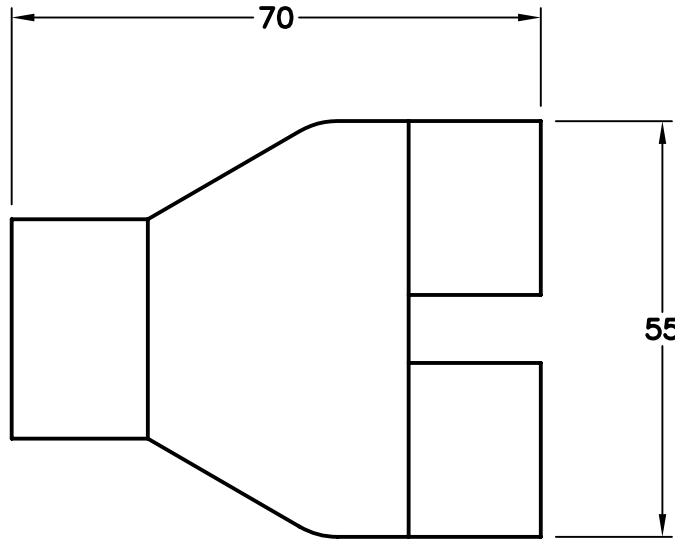

APPROVALS

UL RECOGNIZED

CERTIFICATIONS

ROHS

STANDARDS

IEC 60320  NEMA 5-15R

ALL DIMENSIONS ARE IN MILLIMETERS

PLUG SIDE

IEC 60320, C-14

CONNECTOR SIDE (2X)

NEMA 5-15R

IEC 60320  
C-13

DIMENSIONS:

LENGTH= 70 mm

HEGHT= 27 mm