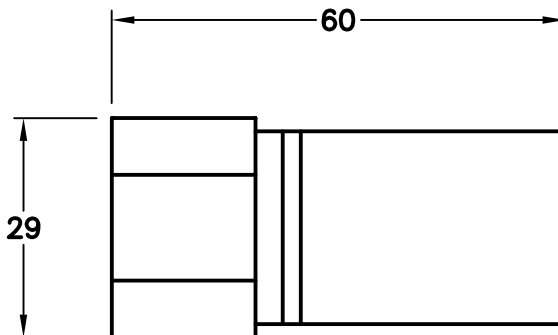

UL C-UL PSE

CERTIFICATIONS

ROHS

STANDARDS

IEC 60320 NEMA 5-15R

ALL DIMENSIONS ARE IN MILLIMETERS

PLUG SIDE

IEC 60320, C-14

CONNECTOR SIDE

NEMA 5-15R

DIMENSIONS:
LENGTH= 60 mm
HEIGHT= 27 mm