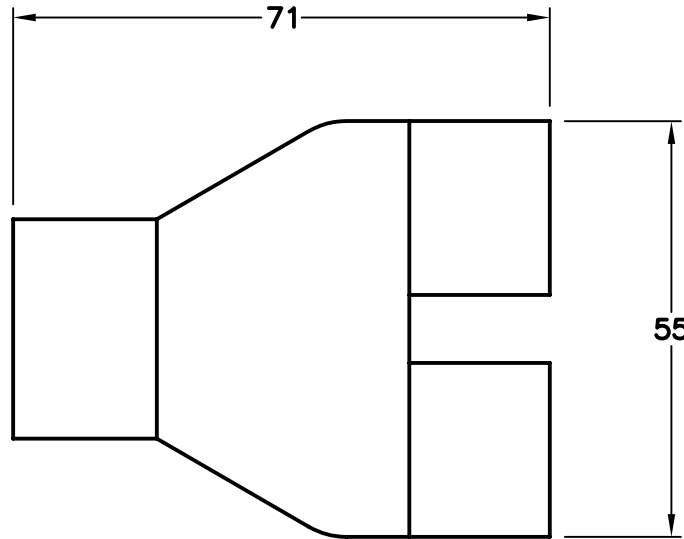

CAT. No.

30404-A

IEC 60320, C-14, C-13 PLUG ADAPTER (SPLITTER), MATES ONE IEC 60320 C-13 CONNECTOR WITH TWO C-14 PLUGS. 10 AMPERE-125VOLT, 50-60 HZ, 2 POLE, 3 WIRE GROUNDING. BLACK. TUV, UL RECOGNIZED.

APPROVALS

TUV  UL RECOGNIZED

CERTIFICATIONS

ROHS

STANDARDS

IEC 60320

ALL DIMENSIONS ARE IN MILLIMETERS

PLUG SIDE

IEC 60320, C-14

CONNECTOR SIDE (2X)

IEC 60320  
C-13

IEC 60320  
C-13

DIMENSIONS:

LENGTH= 71 mm

HEGHT= 21 mm