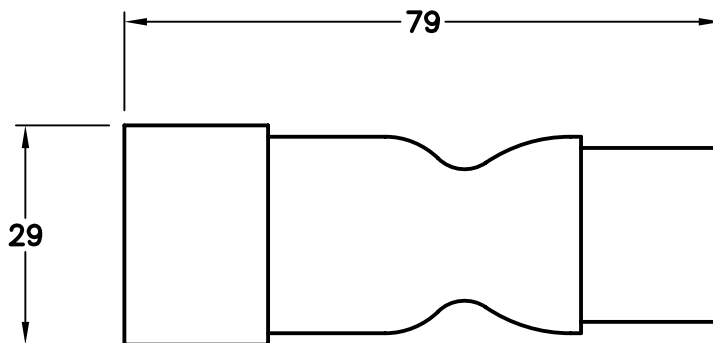

STANDARDS

IEC 60320

ALL DIMENSIONS ARE IN MILLIMETERS

PLUG SIDE

IEC 60320, C-14

DIMENSIONS

LENGTH= 79 mm

HEIGHT= 21 mm

CONNECTOR SIDE

IEC 60320 C-13