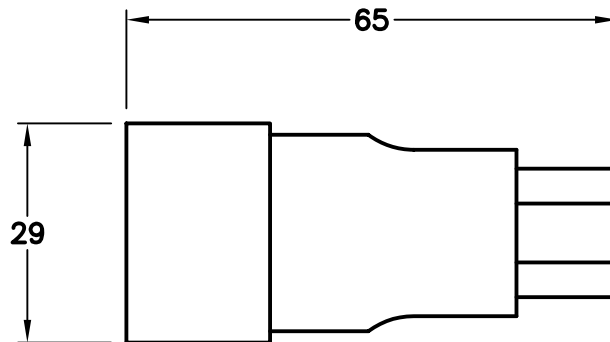

CAT. No.

30406

IEC 60320, C-14, C-5 PLUG ADAPTER, MATES IEC 60320 C-13 CONNECTORS TO IEC 60320 C-6 INLETS. 10 AMPERE-250 VOLT, BLACK. UL RECOGNIZED.

APPROVALS

UL RECOGNIZED

CERTIFICATIONS

ROHS

STANDARDS

IEC 60320

ALL DIMENSIONS ARE IN MILLIMETERS

PLUG SIDE

IEC 60320, C-14

DIMENSIONS

LENGTH= 65 mm

HEIGHT= 21 mm

CONNECTOR SIDE