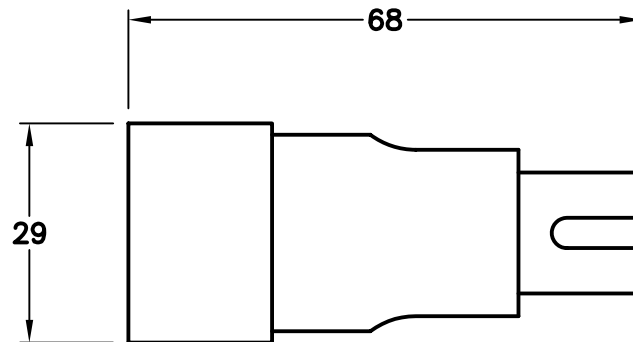

STANDARDS

IEC 60320

ALL DIMENSIONS ARE IN MILLIMETERS

PLUG SIDE

IEC 60320, C-14

DIMENSIONS

LENGTH= 68 mm

HEIGHT= 21 mm

CONNECTOR SIDE

IEC 60320 C-7