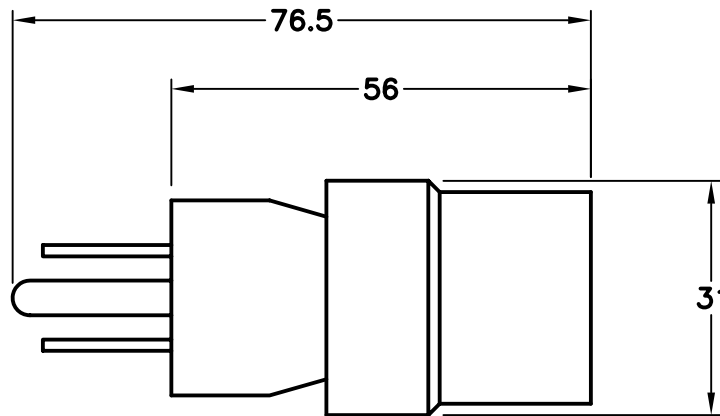

CAT. No.

30408

IEC 60320 C-19, NEMA 5-15P PLUG ADAPTER. MATES C-20 PLUGS TO NEMA 5-15R OR NEMA 5-20R OUTLETS. 15 AMPERE-125VOLT, 2 POLE, 3 WIRE GROUNDING. BLACK.

CERTIFICATIONS

ROHS

STANDARDS

IEC 60320

NEMA 5-15P

ALL DIMENSIONS ARE IN MILLIMETERS

PLUG SIDE

NEMA 5-15P

DIMENSIONS

LENGTH= 76.5 mm

HEIGHT= 26 mm

CONNECTOR SIDE

IEC 60320 C-19