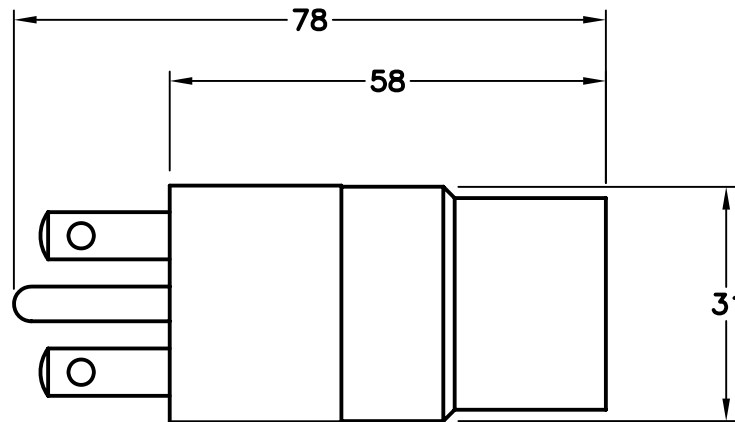

CAT. No.

30409

IEC 60320 C-19, NEMA 6-15P PLUG ADAPTER. MATES C-20 PLUGS TO NEMA 6-15R OR NEMA 6-20R OUTLETS. 15 AMPERE-250VOLT, 2 POLE, 3 WIRE GROUNDING. BLACK.

CERTIFICATIONS

ROHS

STANDARDS

IEC 60320

NEMA 6-15P

ALL DIMENSIONS ARE IN MILLIMETERS

PLUG SIDE

NEMA 6-15P

DIMENSIONS

LENGTH= 78 mm

HEIGHT= 33 mm

CONNECTOR SIDE

IEC 60320 C-19