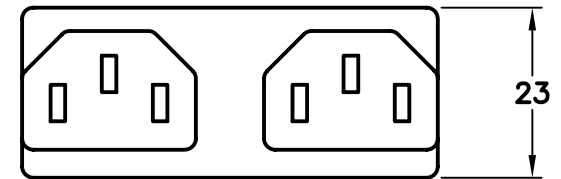

IEC 60320

ALL DIMENSIONS ARE IN MILLIMETERS

PLUG SIDE

IEC 60320, C-20

CONNECTOR SIDE (2X)

IEC 60320  
C-13

IEC 60320  
C-13

**DIMENSIONS:**

**LENGTH= 71 mm**

**HEIGHT= 26 mm**