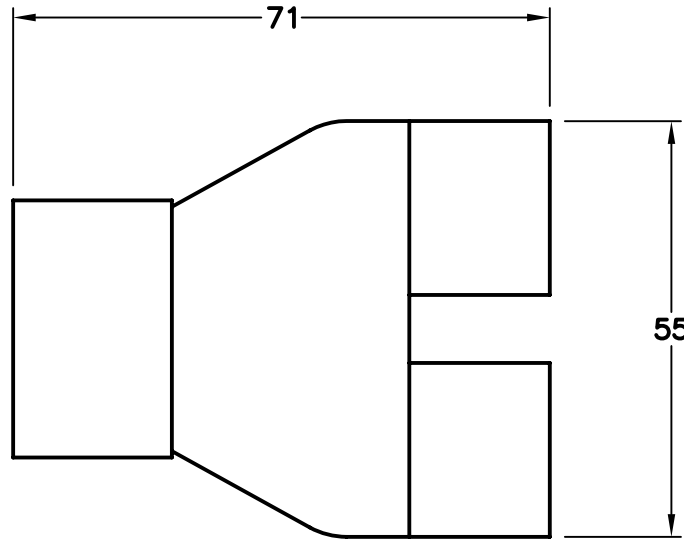

CAT. No.

30410

IEC 60320, C-20, C-13 PLUG ADAPTER (SPLITTER), MATES C-19 CONNECTOR WITH TWO IEC 60320 C-14 PLUGS. 10 AMPERE-250VOLT, 2 POLE, 3 WIRE GROUNDING. BLACK.

APPROVALS

TUV

CERTIFICATIONS

ROHS

STANDARDS

IEC 60320

ALL DIMENSIONS ARE IN MILLIMETERS

PLUG SIDE

IEC 60320, C-20

CONNECTOR SIDE (2X)

IEC 60320  
C-13

IEC 60320  
C-13

**DIMENSIONS:**

**LENGTH= 71 mm**

**HEIGHT= 26 mm**