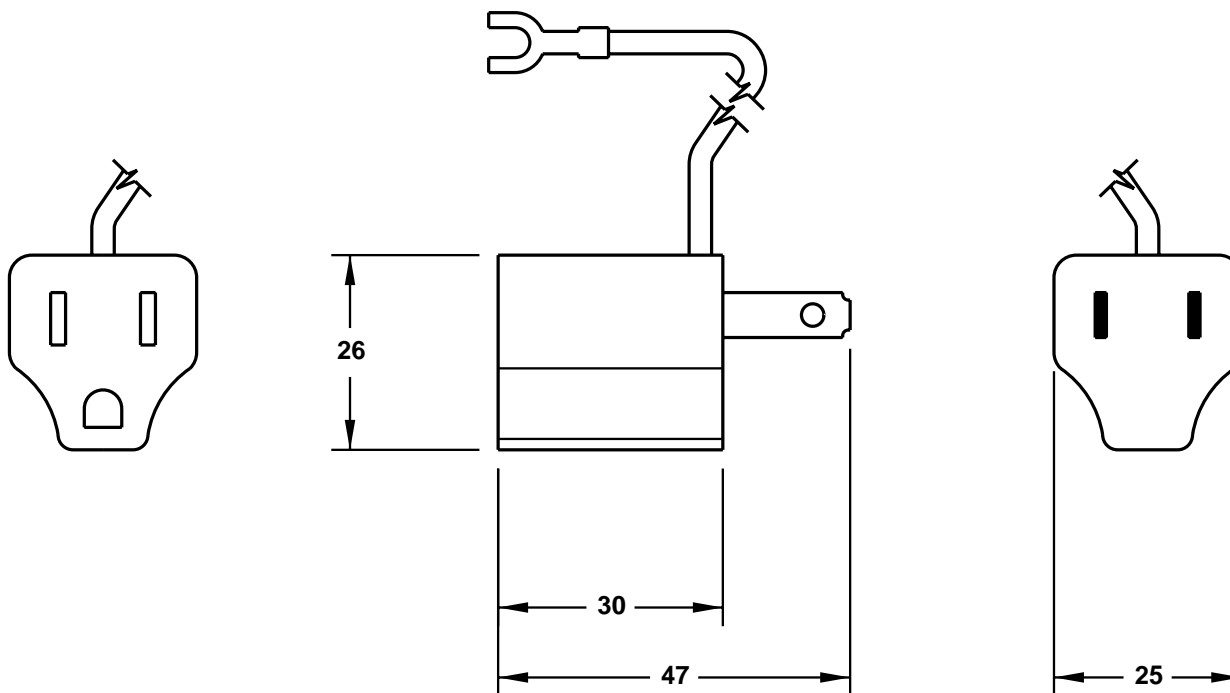

CAT. No.
30500

JAPANESE PLUG ADAPTER, GRAY, 2 POLE 3 WIRE GROUNDING, 15 AMP 125 VOLT, 4" WIRE GROUNDING LEAD.
ALLOWS 2 POLE 3 WIRE (JA1-15P) PLUGS TO MATE WITH 2 POLE 2 WIRE OUTLETS.

APPROVALS / CERT'S.

ALL DIMENSIONS ARE IN MILLIMETERS

www.InternationalConfig.com
sales@internationalconfig.com