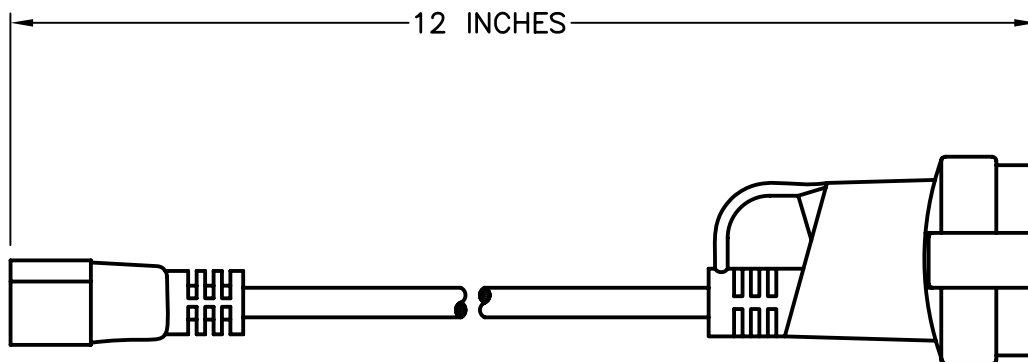

CAT. No.
30600

ADAPTER, IEC 60320 C-14 MALE PLUG WITH EU1-16R (CEE7) "SCHUKO" CONNECTOR, 10A 250V, 12 INCHES LONG, BLACK.

| | |
|----------------|---|
| APPROVALS | VDE <input checked="" type="checkbox"/> |
| STANDARDS | IEC 60320 <input checked="" type="checkbox"/> CEE 7 <input checked="" type="checkbox"/> |
| CERTIFICATIONS | ROHS <input checked="" type="checkbox"/> |

SPECIFICATIONS:

1. OVERALL LENGTH: 12 INCHES
2. CONDUCTORS: 1.5 mm² x 3
3. JACKET: H05W, BLACK, 70°C
4. PLUG: IEC 60320 C-14, STRAIGHT, BLACK
5. CONNECTOR: CEE 7 "SCHUKO", BLACK
6. RATED: 10 AMPERE 250 VOLT

IEC 60320, C-14

THIS VIEW IS ROTATED 90°

EU1-16R "SCHUKO", CEE7