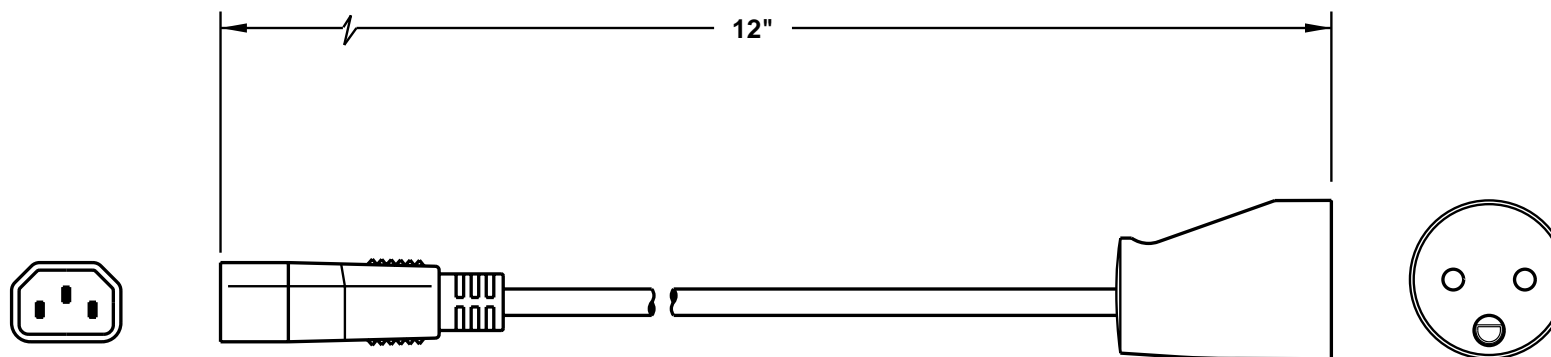

CAT. No.  
**30660**

IEC 60320 ADAPTER.  
ALLOWS DANISH DE1-13P PLUGS TO MATE WITH IEC60320 C-13 OUTLETS.

**SPECIFICATIONS:**

1. OVERALL LENGTH: 12 INCHES
2. CONDUCTORS: 1.0 MM x 3
3. JACKET: H05VV, BLACK
4. PLUG: IEC 60320 C-14, STRAIGHT, BLACK
5. CONNECTOR: AST 107, GRAY
6. RATED: 10 AMPERE 250 VOLT