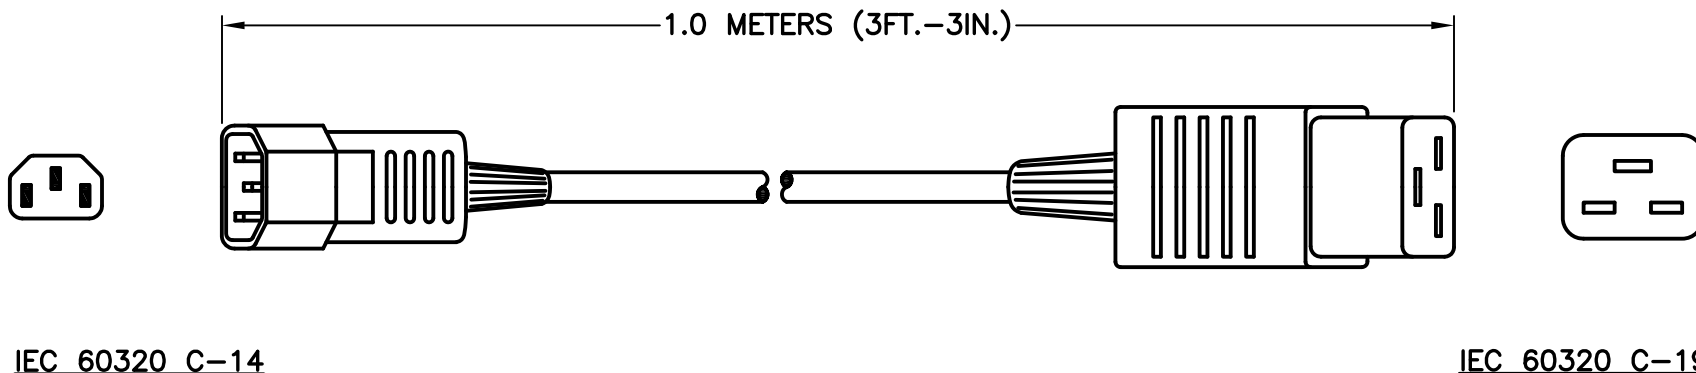

CAT. No.

30700X1M

PLUG ADAPTER, DETACHABLE POWER CORD, 15 AMPERE 250 VOLT, IEC 60320 C-14 PLUG, IEC 60320 C-19 CONNECTOR, 14/3 AWG SJTOW, 105°C, 2 POLE-3 WIRE GROUNDING, 1.0 METERS (3FT.-3IN.) LONG. BLACK.

APPROVALS

C(UL)US

CERTIFICATIONS

REACH  ROHS  ROHS2

STANDARDS

IEC 60320 C-14  IEC 60320 C-19

**RELATED POWERCORDS:**

CATALOG No	POWER CORD DESCRIPTION
30700	12 INCHES
30700X18IN	18 INCHES
30700X30IN	30 INCHES
30700X1FT	1 FOOT
30700X2FT	2 FEET
30700X3FT	3 FEET
30700X4FT	4 FEET
30700X5FT	5 FEET
30700X6FT	6 FEET
30700X7FT	7 FEET
30700X8FT	8 FEET
30700X10FT	10 FEET
30700X15FT	15 FEET
30700X1M	1.0 METERS
30700X1.5M	1.5 METERS
30700X2M	2.0 METERS
30700X2.5M	2.5 METERS
30700X3.1M	3.1 METERS
30700X1M-LK	1.0 METERS, LOCKING
30700-LK6	6 FEET, LOCKING
30700-LK12	12 FEET, LOCKING

**SPECIFICATIONS:**

1. OVERALL LENGTH: 1.0 METERS (3FT.-3IN.)
2. CONDUCTORS: 14 AWG x 3
3. JACKET: SJTOW, 105°C, BLACK
4. PLUG: IEC 60320 C-14, STRAIGHT, BLACK
5. CONNECTOR: IEC 60320 C-19
6. RATED: 15 AMPERE 250 VOLT