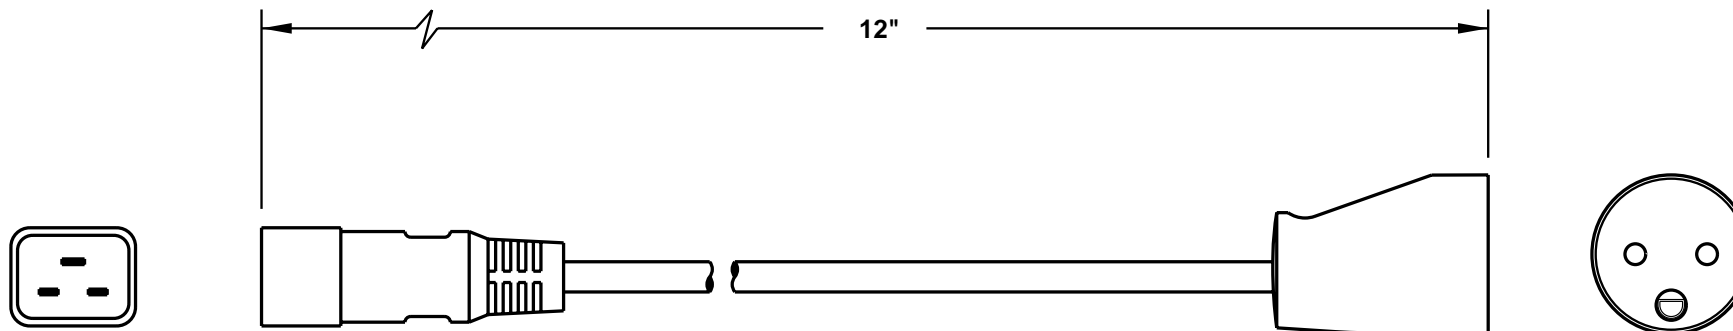

CAT. No.
31660

**IEC 60320 ADAPTER.
ALLOWS DANISH DE1-13P PLUGS TO MATE WITH IEC60320 C-19OUTLETS AND CORD SETS.**

SPECIFICATIONS:

1. OVERALL LENGTH: 12 INCHES
2. CONDUCTORS: 14AWG x 3
3. JACKET: SJT, BLACK
4. PLUG: IEC 60320 C-20, STRAIGHT, BLACK
5. CONNECTOR: AST 107, STRAIGHT, GRAY
6. RATED: 13 AMPERE 250 VOLT